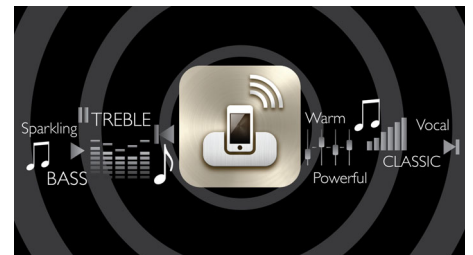

SoundStudio App

Have music the way you like it now. SoundStudio truly puts the power over your music into the palm of your hands. It lets you change every aspect of sound, using only your iPhone, with controls that are intuitive and simple. Now you can tweak, tailor and create your desired sound experience and have your favorite songs come to new life. SoundStudio also lets you listen to thousands of Internet radio stations worldwide, broadening your music experience even further.