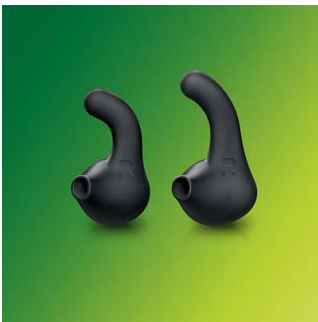

Protection

- Ideal for any workout with IPX2 sweat resistance
- Kevlar® reinforced cable for ultimate durability

Freedom

- Anti-slip rubber ear caps keep the headphone in — always.
- Bluetooth wireless connection for tangle-free workouts
- Control your music and pick up calls while training

Anti-slip rubber ear caps

C-shaped rubberised ear tips keep the ActionFit earphones tightly in your ears so you can focus on your workout, not on keeping them in.

Bluetooth 4.1

Bluetooth technology provides hassle-free wireless music.