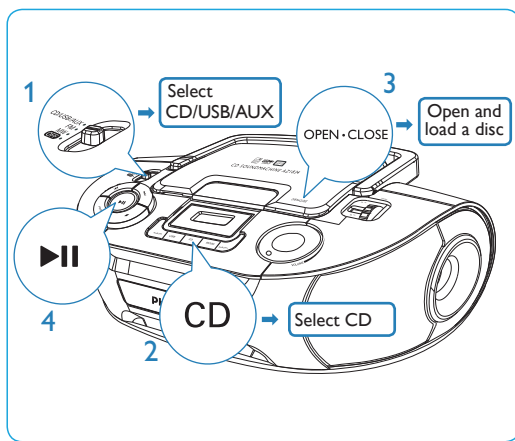

Quick Start Guide

A Select power supply

C Play disc

B Listen to radio

D Play USB