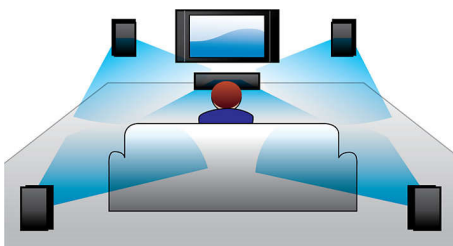

PHILIPS

Highlights

300 W RMS power

300 W RMS power delivers great sound for movies and music

Dolby TrueHD and DTS-HD

Dolby TrueHD and DTS-HD Master Audio Essential deliver the finest sound from your Blu-ray Discs. Audio reproduced is virtually indistinguishable from the studio master, so you hear what the creators intended for you to hear. Dolby TrueHD and DTS-HD Master Audio Essential complete your high definition entertainment experience.

Access YouTube and Picasa

Get YouTube videos and Picasa photos on your TV now. Enjoy the huge collection of online videos on a larger screen, without even having to turn on your computer. Simply ensure that your Blu-ray player or Home cinema system is connected to the Internet, either wirelessly over Wi-Fi or with a cable to the LAN connector, then sit back and enjoy the best of YouTube and Picasa.

HDMI for HD movies

HDMI is a direct digital connection that can carry digital HD video as well as digital multichannel audio. By eliminating the conversion to analogue signals it delivers

perfect picture and sound quality, completely free from noise. Movies in standard definition can now be enjoyed in true high definition resolution—ensuring more details and more true-to-life pictures.