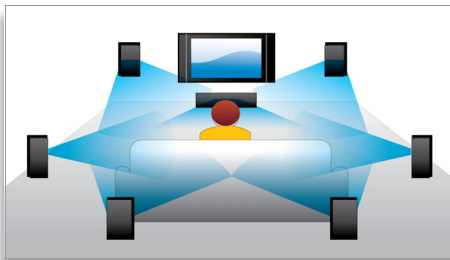

asimpleswitch.com

asimpleswitch.com

PHILIPS

sense and simplicity

Highlights

Blu-ray 3D Disc playback

Full HD 3D provides the illusion of depth for a heightened, realistic cinema viewing experience at home. Separate images for the left and right eyes are recorded in 1920 x 1080 full HD quality and alternately played on screen at a high speed. By watching these images through special glasses that are timed to open and close the left and right lenses in synchronization with the alternating images, the full-HD 3D viewing experience is created.

Dolby TrueHD and DTS-HD MA

DTS-HD Master Audio and Dolby TrueHD delivers 7.1 channels of the finest sound from your Blu-ray Discs. Audio reproduced is virtually indistinguishable from the studio master, so you hear what the creators intended for you to hear. DTS-HD Master Audio and Dolby TrueHD complete your high definition entertainment experience.

7.1 channel surround sound

Enjoy the best sound experience with all your different types of contents. When you are

watching your movie, you can get a full 7.1 surround sound to immerse you in the action. When listening to music, where surround sound is not needed, the system will intuitively channel it to 2.1 stereo sound in which the music will be presented in the best form. Of course you can always choose from the various sound preset modes available on your Blu-ray and/or DVD player, ranging from pure stereo or 7-channel stereo to Dolby TrueHD and DTS Master Audio 7.1 surround sound for the best HD sound experience.

Instant 2D to 3D conversion

Enjoy 3D movie excitement in your home using your existing 2D movie collection. Instant 3D conversion uses the latest digital technology to analyze 2D video content to distinguish between foreground and background objects. This detail generates a depth map that converts normal 2D video