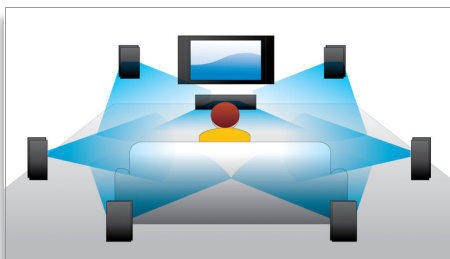

asimpleswitch.com

asimpleswitch.com

PHILIPS

sense and simplicity

Highlights

Blu-ray 3D Disc playback

Full HD 3D provides the illusion of depth for a heightened, realistic cinema viewing experience at home. Separate images for the left and right eyes are recorded in 1920 x 1080 full HD quality and alternately played on screen at a high speed. By watching these images through special glasses that are timed to open and close the left and right lenses in synchronization with the alternating images, the full-HD 3D viewing experience is created.

7.1 channel surround sound

Enjoy the best sound experience with all your different types of contents. When you are

watching your movie, you can get a full 7.1 surround sound to immerse you in the action. When listening to music, where surround sound is not needed, the system will intuitively channel it to 2.1 stereo sound in which the music will be presented in the best form. Of course you can always choose from the various sound preset modes available on your Blu-ray and/or DVD player, ranging from pure stereo or 7-channel stereo to Dolby TrueHD and DTS Master Audio 7.1 surround sound for the best HD sound experience.

Instant 2D to 3D conversion

Enjoy 3D movie excitement in your home using your existing 2D movie collection. Instant 3D conversion uses the latest digital technology to analyze 2D video content to distinguish between foreground and background objects. This detail generates a depth map that converts normal 2D video