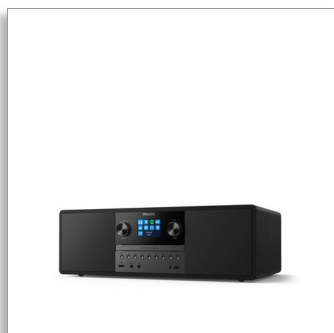

Philips Micro Music System

Internet radio, DAB+

Bluetooth, Spotify Connect
USB, MP3-CD
50W

TAM6805

All in one

With internet radio, Spotify Connect, Bluetooth, and a CD player, this compact all-in-one micro system can play it all. You can also connect other sources via audio-in or USB. Enjoy richer sound from a system that fits into almost any room.

Rich sound for your music

- 2x 3" full-range drivers. 50 W maximum output power
- Compact all-in-one micro system
- Integrated bass-reflex speaker system
- Digital Sound Control. Choose a preset sound style

Fill the room with tunes

- AC-powered. Remote control
- At home in your home
- Main unit dimensions: 420x262x140 mm

More to love

- All your music, podcasts, and more
- Internet radio. DAB+ FM radio
- Spotify Connect. Bluetooth. Audio-in. CD player
- USB port. Connect a legacy source or charge a mobile
- Classic looks. Modern functions

for your favorite internet, DAB+, or FM stations.

Rich sound for your music

Two speakers are built right into the cabinet of this all-in-one micro system. You get clear sound and good bass from the full-range drivers and bass-reflex ports. The 50 W maximum output is perfect for kitchens, offices, and smaller living areas.