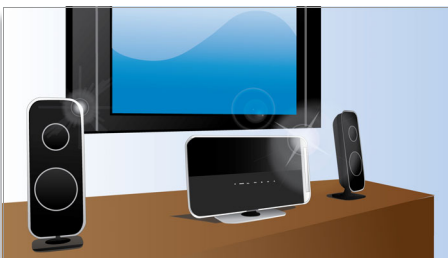

Superior listening experience

- Crystal Clear Sound for superbly clear and detailed sound
- Soft dome tweeters for pure sound and voice clarity
- DTS, Dolby Digital and Pro Logic II surround sound
- 400 W RMS power delivers great sound for movies and music

Designed to enhance your living space

- Elegantly designed in fine materials to match your flat TV

Connect and enjoy all your entertainment

- DVD and CD playback to enjoy all your movies and music
- Sharper high definition pictures with HDMI 1080p
- Hi-Speed USB 2.0 Link plays video/music from USB flash drives
- EasyLink to control all HDMI CEC devices via a single remote
- Optional dock for convenient playback from your iPod/iPhone

Soft dome tweeters

Soft Dome Tweeters reproduce clear high and mid-range frequencies that enhance the overall clarity of sound from the speakers.

Elegantly designed

Elegantly designed in fine materials to match your flat TV