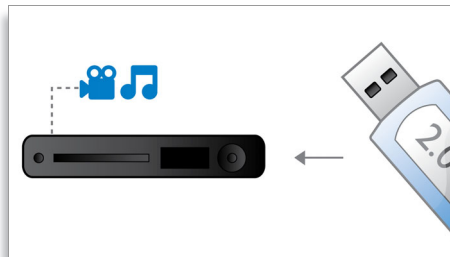

DVD and CD playback

DVD and CD playback to enjoy all your movies and music

Hi-Speed USB 2.0 Link

The Universal Serial Bus or USB is a protocol standard that is conveniently used to link PCs, peripherals and consumer electronic equipment. Hi-Speed USB devices have a data transfer rate of up to 480 Mbps - up from the 12 Mbps in original USB ones. With Hi-Speed USB 2.0 Link, all you have to do is plug in your USB device, select the movie, music or photo and play away.