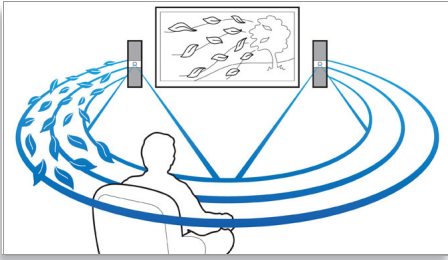

Highlights

Crystal Clear Sound

With Philips' Crystal Clear Sound, you will now be able to discern and appreciate every sound detail the way it's meant to be heard and as the artist or director intended! Crystal Clear Sound reproduces the sound source—whether it's an action film, a musical or a live performance—faithfully, precisely and without any distortion. Philips home theatres with Crystal Clear Sound keep audio processing to a minimum, preserving the purity of the original audio content. The result is greater sonic accuracy delivered to your ears.