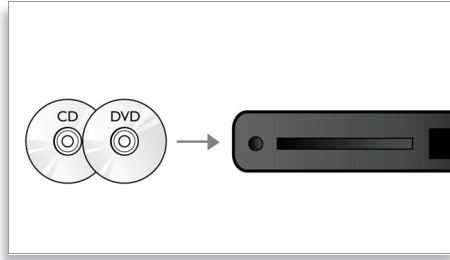

DVD and CD playback

DVD and CD playback to enjoy all your movies and music

Hi-Speed USB 2.0 Link

The Universal Serial Bus or USB is a protocol standard that is conveniently used to link PCs, peripherals and consumer electronic equipment. Hi-Speed USB devices have a data transfer rate of up to 480 Mbps - up from the 12 Mbps in original USB ones. With Hi-Speed USB 2.0 Link, all you have to do is plug in your USB device, select the movie, music or photo and play away.