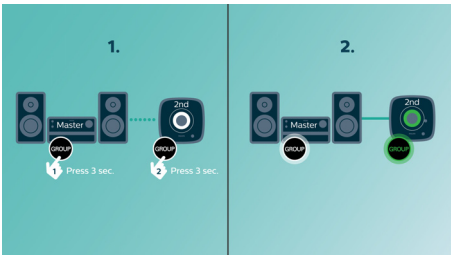

Enrich your sound experience

- Digital Sound Control for optimised music style settings
- 130 W RMS Maximum output power

PHILIPS

Highlights

izzylink™

izzylink™ is a wireless technology that uses the IEEE 802.11n standard to enable the link-up of multiple speakers to form a wireless network. The network connects up to five speakers without the need of a router, Wi-Fi password, or any smart device mobile app to set it up. You can add izzy speakers to the network easily to enjoy music playing at the same time in different rooms. Each speaker can still be switched between single mode for individual use or group mode for multiroom music with one tap.

One tap to set up izzylink™

No router, no password, no apps needed for set up. Just long press the "GROUP" button on two speakers to set up for the first time. Repeat to add a 3rd, 4th, or 5th speaker. Each