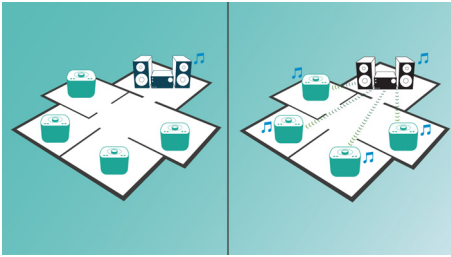

Philips izzylink™ for multiroom music

- Group up to 5 izzy with izzylink™ for multiroom enjoyment
- One tap to set up izzylink™, no router, no password, no apps
- Stream all your music via izzylink™
- Play music in one room wirelessly via Bluetooth
- Change the master speaker in the group with just one tap

Enrich your sound experience

- Digital Sound Control for optimised music style settings
- 130 W RMS Maximum output power

PHILIPS

Highlights

izzylink™

izzylink™ is a wireless technology that uses the IEEE 802.11n standard to enable the link-up of multiple speakers to form a wireless network. The network connects up to five speakers without the need of a router, Wi-Fi password, or any smart device mobile app to set it up. You can add izzy speakers to the network easily to enjoy music playing at the same time in different rooms. Each speaker can still be switched between single mode for individual use or group mode for multiroom music with one tap.

Swap music between 2 devices

Pair with 2 smart devices simultaneously so you can stream music from whichever device you want, without the hassle of un-pairing and re-pairing. To play a song on a different device, pause the song on the original device first and then play the new song on a different device to take over. It's perfect for sharing music with friends, at parties, or just playing different songs stored on different devices. Let friends and family pair at the same time, so you can swap between each other's music easily.