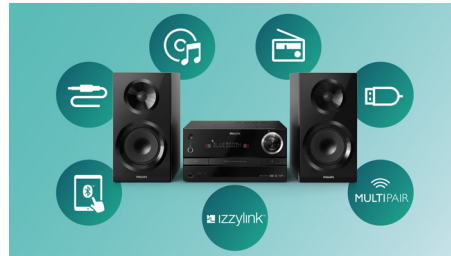

Philips
Wireless multi-room
music system

CD, MP3-CD, USB, FM
Bluetooth®
with MULTIPAIR

BM60B

One tap to play music in every room

The Philips izzy music system plays music via Bluetooth, CD/USB and FM. With the tap of a button, music from smartphones, CD/USB and radio stations will play simultaneously to any izzy speaker in any room. Easy setup with no router, password or app.

Enrich your sound experience

- Digital Sound Control for optimised music style settings
- 130 W RMS Maximum output power

PHILIPS

Highlights

izzylink™

izzylink™ is a wireless technology that uses the IEEE 802.11n standard to enable the link-up of multiple speakers to form a wireless network. The network connects up to five speakers without the need of a router, Wi-Fi password, or any smart device mobile app to set it up. You can add izzy speakers to the network easily to enjoy music playing at the same time in different rooms. Each speaker can still be switched between single mode for individual use or group mode for multiroom music with one tap.

izzylink™ expands all your music sources, and music or radio apps on smartphones, tablets or computers wirelessly to every room.

Play music in one room

Philips izzy speaker lets you stream all your favourite music from your phone, tablet or computer, no matter which music or radio app you use.

Specifications

Sound

- Sound Enhancement: Digital Sound Control
- Maximum output power (RMS): 130 W

Loudspeakers

- Loudspeaker types: Dome tweeter
- Main Speaker: 2-way, 4" woofer

Tuner/Reception/Transmission