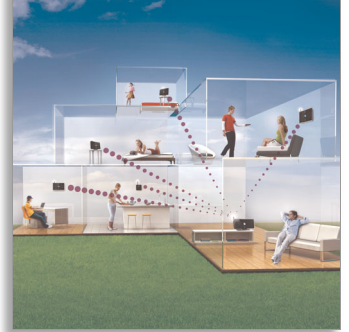

Philips Streamium  
Wireless Music Station  
with My Room, My Music  
and Music Broadcast -  
Party mode!

Free Internet radio  
Full colour display

**Streamium**

**WAS7500**

## Free your music

Enjoy all your music in every room — wirelessly

With the WAS7500 Stations at desired locations in your home, you can instantly play all of your favourite music streamed wirelessly from the Music Centre or PC. Enjoy Hi-Fi quality sound in this ultra-flat system.

### Easy navigation and control

- Music Broadcast: Listen to the same music on all stations
- Music Follows Me: take your music with you from room to room
- Easy and intuitive user interface with album art display
- My Room, My Music: Listen to different music in each room

## Music Broadcast to Stations

Be your own DJ at your house party and simultaneously broadcast your favourite dance music from the Wireless Music Centre to all

Wireless Music Stations installed in various parts of your home. Great for parties!