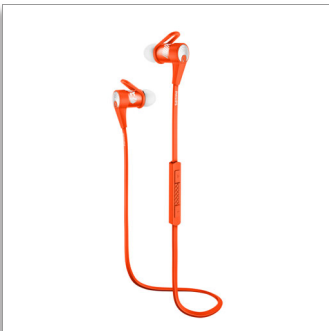

Philips ActionFit
Bluetooth® sports
headphones

6mm drivers/ closed-back
In-ear

SHQ7300OR

Designed for sports and music

One-touch NFC wireless pairing

Philips SHQ7300 sports earphones' micro drivers deliver solid bass and balanced sound, plus in-ear locks for a secure fit. With one-touch NFC pairing and IPX2 moisture resistant, this is the ultimate earphones for music-loving sports buffs.

Premium sound quality

- Fine-tuned micro drivers deliver solid yet balanced bass
- Perfect in-ear seal blocks out external noise

Longer wearing comfort

- Ultra lightweight and secure-fit design for sports use
- Choice of two in-ear grips for optimal comfort and security
- Crafted with moisture-proof IPX2 that is ideal for sports

Fits your life as easily as it fits your ears

- Bluetooth for enjoying music and calls – wirelessly
- Bluetooth 3.0 support – without the hassles of cables
- One-touch NFC connection for easy pairing
- Carrying pouch for convenient storage
- Smart cable adjuster optimizes length to fit your needs