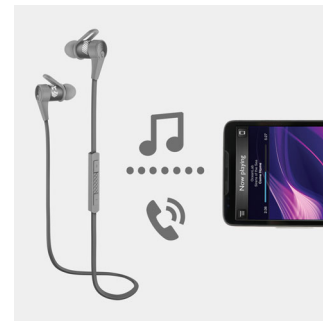

Wireless music and calls

When it comes to endless music listening pleasure and hassle-free switching between music and calls, nothing beats Bluetooth! To enjoy your favorite tunes, pair your Philips SHQ7300 with your Bluetooth-enabled smart phone or tablet – all it takes is a tap on each earshell's intuitive control to change the volume or pause a song, while you handle incoming and outgoing calls.