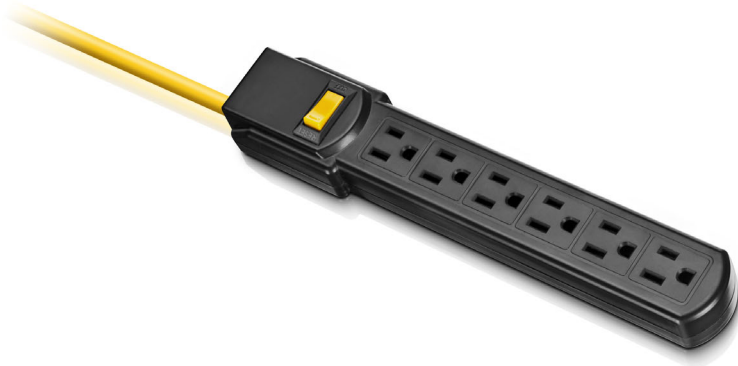

Philips
Power multiplier

6 outlets
8ft
yellow-black

SPS7060C

Multiple Outlet

Expand your number of outlets

Constructed with the Do-it-yourself and the light contractor in mind, this power strip features an on/off switch with built in 15amp circuit breaker, cable management and 8' power cord. It is ideal for use indoors or in the garage.

Plug more

- Expands 1 grounded outlet into 6

Built-in convenience

- 6 outlets
- Heavy Duty 8ft 14/3 cord
- Built in Key hole slots for mounting

Dependable protection

- 15 amp circuit breaker

PHILIPS

Power multiplier
6 outlets 8ft, yellow-black

SPS7060C/17

Specifications

Product dimensions

- Product dimensions (W x H x D):
1.8 x 10.3 x 1.2 inch
- Weight: 1.038 lb

Packaging dimensions

- Packaging dimensions (W x H x D):
4.7 x 11.6 x 1.4 inch
- Nett weight: 1.038 lb
- Gross weight: 1.080 lb
- Tare weight: 0.042 lb
- UPC: 6 09585 24249 4
- Type of shelf placement: Hanging
- Number of products included: 1
- Packaging type: Carton