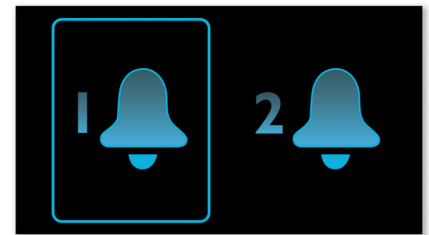

Dual alarm

The Philips audio system comes with two alarm times. Set one alarm time to wake you up and the other time to wake up your partner.

Time and alarm backup

When there is a power failure, this intelligent clock will still maintain and keep its reliable time and your settings. The scheduled alarm remains active even when its display is off - all thanks to a pre-installed battery. When the power comes back on, there is no need to adjust the clock or reinstate settings. More amazingly, even if power supply is not restored, the battery provides enough energy for the buzzer to go off at the alarm time you have set - making sure you never wake up late.