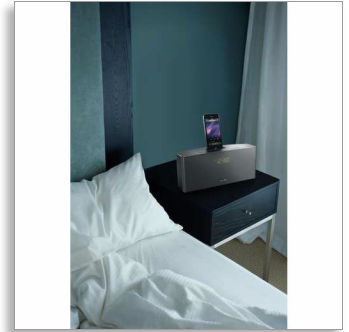

Philips
docking station for iPod/
iPhone

with Lightning connector
for iPod/iPhone
FM, dual alarm
20W, time & alarm backup