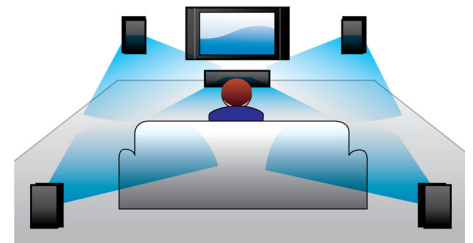

Built-in WiFi

Thanks to built-in WiFi, by simply connecting your home theater directly to your home network, you can experience a rich selection of popular online services. You can enjoy some

of the best websites offering movies, pictures, infotainment and other online contents tailored to fit your TV screen.

Bluetooth wireless streaming

Bluetooth wireless music streaming from your music devices

Dolby TrueHD and DTS-HD

Dolby TrueHD and DTS-HD Master Audio Essential deliver the finest sound from your Blu-ray Discs. Audio reproduced is virtually indistinguishable from the studio master, so you hear what the creators intended for you to hear. Dolby TrueHD and DTS-HD Master Audio Essential complete your high definition entertainment experience.