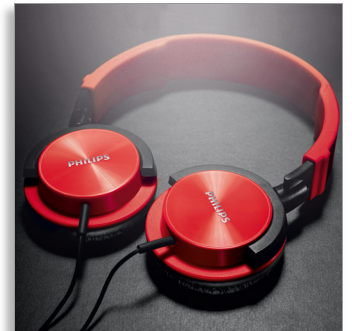

Philips
Headband headphones

DJ monitor style
Red

SHL3000RD

Powerful sound

with DJ monitoring style

It provides you with powerful sound and bass thanks to the 1000-mW power-handling capacity and 32-mm neodymium drivers. With the rotational soft cushioned ear shells, you will get a perfect listening experience on the go.

Perfect listening experience

- Closed-type acoustics provide good sound isolation
- 32 mm speaker driver delivers powerful and dynamic sound

Convenience

- A 1.2 m long cable that is ideal for outdoor use
- Fold flat for you to easily carry with you on the go

Comfortable for long use

- Adjustable ear shells and headband fit the shape of any head
- Soft ear cushions for comfortable, long listening sessions

PHILIPS

Headband headphones
DJ monitor style Red

Specifications

32 mm speaker driver delivers powerful and dynamic sound

Adjustable ear shells headband

Adjustable ear shells and headband fit the shape of any head

Soft ear cushions for comfort

Soft ear cushions for comfortable, long listening sessions