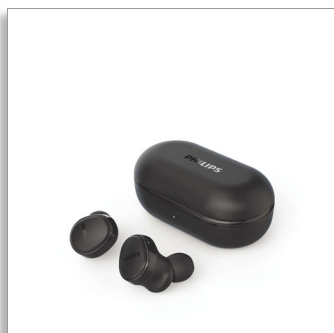

Philips  
True Wireless  
Headphones

12 mm neodymium drivers

Active noise cancelling (ANC)  
Secure, comfortable in-ear fit  
Up to 29 hours of total play time

TAT4556BK

## Your music. Your way.

These true wireless headphones with hybrid active noise cancelling tune out background noise and give you the clear sound and deep bass you need. Enjoy a comfortable fit, IPX4 splash and sweat resistance and 29 hours of play time with the case.

### Clear sound. Deep bass.

- 12 mm neodymium drivers for clear sound and deep bass
- Supports AAC code, an extremely high-quality sound source
- Always focused on the music. Hybrid active noise cancelling

### Extremely convenient. Super comfortable.

- Easy control and pairing
- Mono mode lets you make calls using a single earbud
- Secure, comfortable in-ear fit