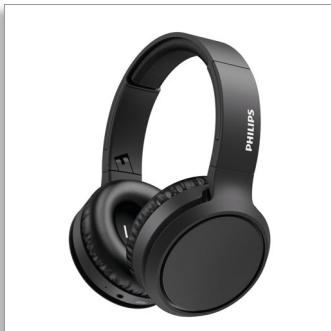

Philips
Wireless Headphone

40mm drivers/closed-back

Light weight
Compact folding
Up to 29 hours play time

TAH5205BK

Here comes the bass

Cover your ears and feel that bass! These wireless over-ear headphones boast a BASS boost button for deeper bass at a touch. You get up to 29 hours play time, fast charging, and a rock-solid Bluetooth connection. You won't miss a beat.

Big bold bass

- Powerful 40 mm neodymium drivers. BASS boost button.
- Over-ear, closed-back design. Great sound isolation.
- 29 hours play time. USB-C charging.
- Charge for 15 minutes, get extra 4 hours play time

Maximum comfort. Maximum style.

- Lightweight, adjustable cushioned headband.
- Soft ear cups that can be angled for maximum comfort
- Eye-catching matte colorways
- Compact-fold design for easy storage.

Convenience

- Volume control
- Type of controls: Button

Design

- Color: Black
- Wearing style: Headband
- Foldable design: Flat / In-ward
- Ear fitting: Over-ear
- Earcup type: Closed-back
- Ear coupling material: Synthetic leather