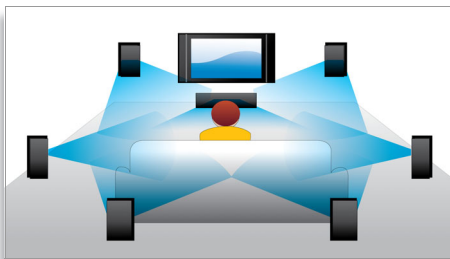

asimpleswitch.com

PHILIPS

sense and simplicity

Highlights

Blu-ray Disc playback

Blu-ray Discs have the capacity to carry high definition data, along with pictures in the 1920 x 1080 resolution that defines full high definition images. Scenes come to life as details leap at you, movements smoothen and images turn crystal clear. Blu-ray also delivers uncompressed surround sound — so your audio experience becomes unbelievably real. The high storage capacity of Blu-ray Discs also allows a host of interactive possibilities to be built in. Seamless navigation during playback and other exciting features such as pop-up menus bring a whole new dimension to home entertainment.

Dolby TrueHD and DTS-HD MA

DTS-HD Master Audio and Dolby TrueHD deliver 7.1 channels of the finest sound from your Blu-ray Discs. Audio reproduced is virtually indistinguishable from the studio master, so you hear what the creators intended for you to hear. DTS-HD Master Audio and Dolby TrueHD complete your high definition entertainment experience.

BD-Live (Profile 2.0)

BD-Live opens up your world of high definition even further. Receive up-to-date content just by connecting your Blu-ray Disc player to the Internet. Exciting new things like exclusive downloadable content, live events, live chats, gaming and on-line shopping all await you. Ride the high definition wave with Blu-ray Disc playback and BD-Live

DivX Ultra

DivX Ultra merges DivX playback with great features like integrated subtitles, multiple audio languages, multiple tracks and menus into one convenient file format.

EasyLink

EasyLink lets you control multiple devices with one remote. It uses HDMI CEC industry-standard protocol to share functionality between devices through the HDMI cable. With one touch of a button, you can operate all your connected HDMI CEC-enabled equipment simultaneously. Functions like standby and play can now be carried out with absolute ease.