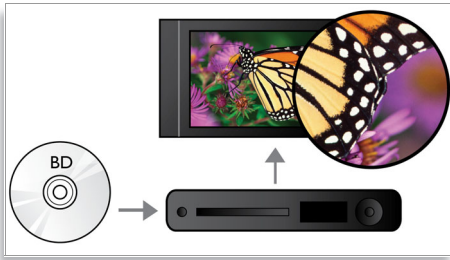

Hear more

- Dolby TrueHD and DTS-HD MA for HD 7.1 surround sound

Engage more

- BD-Live (Profile 2.0) to enjoy online Blu-ray bonus content
- Hi-Speed USB 2.0 Link plays video/music from USB flash drives
- Enjoy all your movies and music from CDs and DVDs
- EasyLink to control all HDMI CEC devices via a single remote
- AVCHD enables you to enjoy HD camcorder videos on your TV

asimpleswitch.com

PHILIPS

sense and simplicity

Highlights

Blu-ray Disc playback

Blu-ray Discs have the capacity to carry high definition data, along with pictures in the 1920 x 1080 resolution that defines full high definition images. Scenes come to life as details leap at you, movements smoothen and images turn crystal clear. Blu-ray also delivers uncompressed surround sound — so your audio experience becomes unbelievably real. The high storage capacity of Blu-ray Discs also allows a host of interactive possibilities to be built in. Seamless navigation during playback and other exciting features such as pop-up menus bring a whole new dimension to home entertainment.