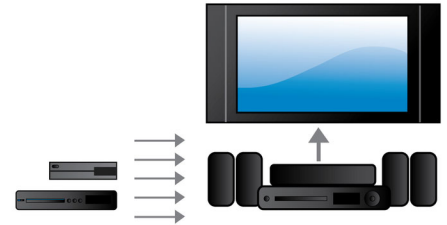

HDMI x 2

Enjoy larger-than-life 3D playback and crystal-clear 5.1 or 7.1 audio by simply plugging our player's audio HDMI x 2 output to the connection in your non-3D AV receiver.

Dolby TrueHD digital plus

Dolby TrueHD Digital Plus delivers the finest sound from your home theater. Audio reproduced is virtually indistinguishable from the studio master, so you hear what the creators intended for you to hear. Dolby TrueHD completes your high definition entertainment experience.