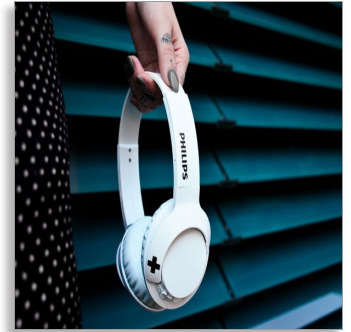

Feel it. BASS+

Philips BASS+ headphones pack huge, punchy bass into a sleek, compact package. Good looking, great sounding and superb value. Bluetooth wireless headphones for those who need more bass in their beats without any extra bulk.

More bass

- Big, bold bass you can feel
- 32mm speaker drivers
- Great sound isolation for better listening experience

True comfort

- Adjustable earshells and headband for optimal comfort
- Control calls, music and volume with ear-shell switches
- Soft ear cushions for long-wearing comfort
- Flat folding design for easy portability
- Convenient hands-free calling

Wireless

- Bluetooth wireless technology
- Rechargeable battery offers up to 12 hours of playtime
- USB charging cable

Philips
Wireless On Ear
Headphone with mic

32mm drivers/closed-back

On-ear
Soft ear cushions
Flat folding

SHB3075WT

PHILIPS