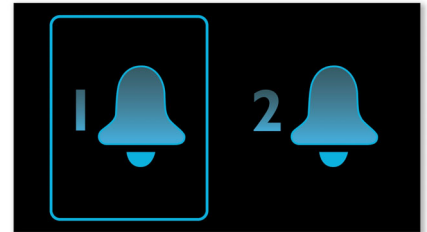

Dual alarm

The Philips audio system comes with two alarm times. Set one alarm time to wake you up and the other time to wake up your partner.