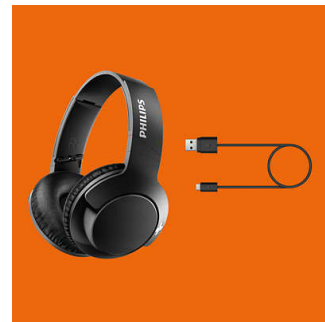

A swivel earshells design and adjustable headband makes it a great fit for everyone.

Big, bold bass

Powerful bass to upgrade your listening enjoyment. Don't get fooled by its sleek design as the specially designed bass vent and specially tuned drivers produces ultra-low end frequencies that gives the headphones the unique Bass+ sound signature. Separate

USB charging cable

The included USB charging cable makes it easy to keep your headphones powered up when you need them.

12-hour playtime

With 12 hours of playtime, you'll have enough power to keep your music going all day.