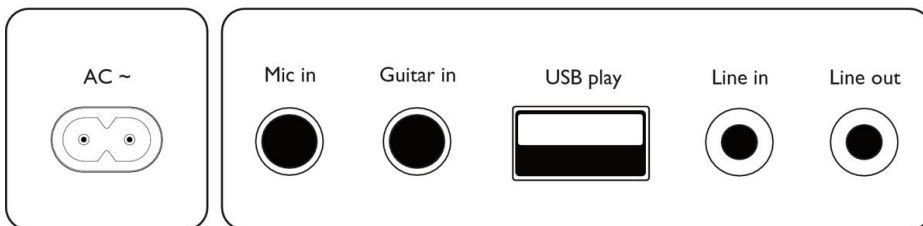

Highlights

Extra bass. 14 hours play time

With powerful sound and big, pumping bass, this karaoke speaker can fill the room with beats. The built-in battery lets you rock the party outdoors for up to 14 hours play time on a single charge.

Party light effects

Get everyone up and dancing with party light effects! A ring of colored lights on the speaker pulses in time to the music, and there are four different lighting modes to choose from. However you love to party, this speaker has you covered.

Mic and guitar inputs

A mic input (6.3 mm) lets you take the party up a notch. There's also a guitar input, so you can take the lead vocals while you're shredding a solo! Both guitar and mic have their own volume controls on the speaker. You can change your voice, fade vocals, and add echo effects too.

All your tunes. Bluetooth

Stream playlists via Bluetooth. Plug in other sources via audio-in or USB—or plug the speaker into another speaker or amp using the line-out socket. Rotary knobs on the speaker let you select the source or even fine-tune the bass and treble.

Ready for anything

The trolley design with built-in carry handle and battery means you can play this speaker wherever you like. Take the beats to a friend's house. Set up on the basketball court. You can skip tracks and turn the volume up directly from the speaker.

Issue date 2022-11-02

Version: 5.2.4

12 NC: 8670 001 76559
EAN: 48 95229 12149 2

© 2022 Koninklijke Philips N.V.
All Rights reserved.

Specifications are subject to change without notice.
Trademarks are the property of Koninklijke Philips N.V.
or their respective owners.

www.philips.com