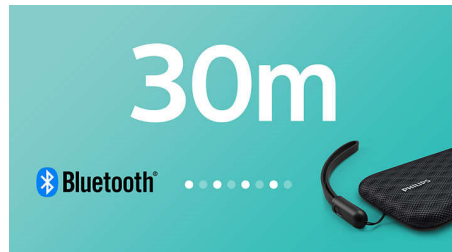

PHILIPS

wireless portable speaker
4W, 8hr Long Bluetooth range, Waterproof, dustproof, By pack USB strap

BT3900P/00

Highlights

Powerful driver

EverPlay speaker delivers big sound from a slim form factor, with the help of a large bass radiating area and powerful driver. Engineered for sensitivity and stability, the paper cone with aluminum dust cap to deliver smooth responsiveness and improved high frequency output.

Bass radiators

EverPlay speaker gives powerful sound from a compact form factor, with the help of a large bass radiating area. It delivers extra bass boost and extension.

Anti-clipping function

Anti-Clipping lets you play music louder and keeps it high quality, even when the battery is low. It accepts a range of input signals, from 300mV to 1000mV and keeps your speakers safe from damage by distortion. This built-in function monitors the musical signal as it goes through the amplifier and keeps peaks within the amplifier's range, preventing the audio distortion caused by clipping without affecting loudness. A portable speaker's ability to reproduce musical peaks decreases along with battery power, yet anti-clipping reduces peaks caused by low battery, keeping music distortion free.

Wireless music streaming

Bluetooth is a wireless communication technology that is both robust and energy-

efficient. The technology allows easy wireless connection to iPod/iPhone/iPad or other Bluetooth devices, such as smartphones, tablets or even laptops. So you can enjoy your favorite music, sound from video or game wireless on this speaker easily.

30m Bluetooth range

Move freely around with your smart phone, without worrying about dropping your music. EverPlay speaker offers an incredibly stable and long-range Bluetooth connection up to 30 metres or 100 feet, three times faster than industry standards. The speakers are equipped with a sensitivity antenna and radio frequency filter to minimize background interference.