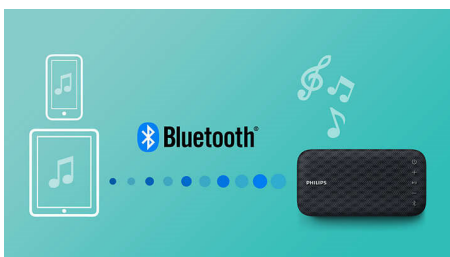

PHILIPS

wireless portable speaker
4W, 8hr Long Bluetooth range, Waterproof, dustproof, By pack USB strap

BT3900P/00

Highlights

Powerful driver

EverPlay speaker delivers big sound from a slim form factor, with the help of a large bass radiating area and powerful driver. Engineered for sensitivity and stability, the paper cone with aluminum dust cap to deliver smooth responsiveness and improved high frequency output.

Bass radiators

EverPlay speaker gives powerful sound from a compact form factor, with the help of a large bass radiating area. It delivers extra bass boost and extension.

Anti-clipping function

Anti-Clipping lets you play music louder and keeps it high quality, even when the battery is low. It accepts a range of input signals, from 300mV to 1000mV and keeps your speakers safe from damage by distortion. This built-in function monitors the musical signal as it goes through the amplifier and keeps peaks within the amplifier's range, preventing the audio distortion caused by clipping without affecting loudness. A portable speaker's ability to reproduce musical peaks decreases along with battery power, yet anti-clipping reduces peaks caused by low battery, keeping music distortion free.

Wireless music streaming

Bluetooth is a wireless communication technology that is both robust and energy-

efficient. The technology allows easy wireless connection to iPod/iPhone/iPad or other Bluetooth devices, such as smartphones, tablets or even laptops. So you can enjoy your favorite music, sound from video or game wireless on this speaker easily.

30m Bluetooth range

Move freely around with your smart phone, without worrying about dropping your music. EverPlay speaker offers an incredibly stable and long-range Bluetooth connection up to 30 metres or 100 feet, three times faster than industry standards. The speakers are equipped with a sensitivity antenna and radio frequency filter to minimize background interference.