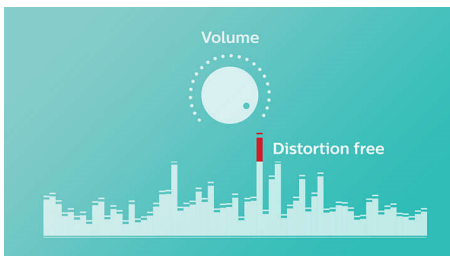

wireless portable speaker
4W, 8hr Long Bluetooth range, Waterproof, dustproof, By pack USB strap

BT3900P/00

Highlights

Powerful driver

EverPlay speaker delivers big sound from a slim form factor, with the help of a large bass radiating area and powerful driver. Engineered for sensitivity and stability, the paper cone with aluminum dust cap to deliver smooth responsiveness and improved high frequency output.

Bass radiators

EverPlay speaker gives powerful sound from a compact form factor, with the help of a large bass radiating area. It delivers extra bass boost and extension.

Anti-clipping function

Anti-Clipping lets you play music louder and keeps it high quality, even when the battery is low. It accepts a range of input signals, from 300mV to 1000mV and keeps your speakers safe from damage by distortion. This built-in function monitors the musical signal as it goes through the amplifier and keeps peaks within the amplifier's range, preventing the audio distortion caused by clipping without affecting loudness. A portable speaker's ability to reproduce musical peaks decreases along with battery power, yet anti-clipping reduces peaks caused by low battery, keeping music distortion free.