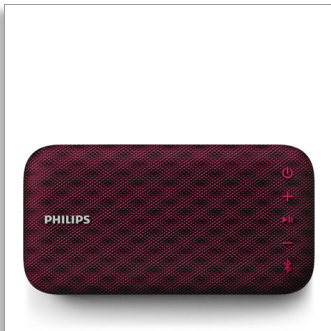

Philips
wireless portable speaker

4W, 8hr

Long Bluetooth range
Waterproof, dustproof
By pack USB strap

BT3900P

Music never stops

My music never stops. Everplay wireless portable speaker keeps playing all the time without interruption thanks to the strong Bluetooth connection and intuitive charging options. Its custom fabric makes it beautiful as well as super durable

Intuitive charging

- Battery indicator to easily view power level
- USB cable doubles as a strap

Strong Bluetooth connection

- Wireless music streaming via Bluetooth
- Strong Bluetooth connection up to 30m or 100ft
- Built-in microphone for hands-free phone calls

Big sound

- Bass radiators for extra bass boost and extension
- Anti-clipping function for loud, distortion free music
- Powerful driver with bass radiator for big sound

Super durability

- Durable build – shockproof, dustproof and waterproof (IP57)
- High performance DuraFit fabric

PHILIPS

wireless portable speaker
4W, 8hr Long Bluetooth range, Waterproof, dustproof, By pack USB strap

BT3900P/00

Highlights

Powerful driver

EverPlay speaker delivers big sound from a slim form factor, with the help of a large bass radiating area and powerful driver. Engineered for sensitivity and stability, the paper cone with aluminum dust cap to deliver smooth responsiveness and improved high frequency output.