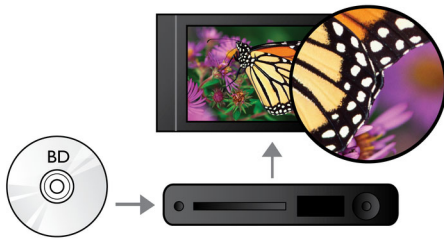

Hear more

- Dolby TrueHD for high fidelity sound

Engage more

- Enjoy all your movies and music from CDs and DVDs
- USB 2.0 plays video/music from USB flash/hard disk drive
- EasyLink to control all HDMI CEC devices via a single remote
- BD-Live (Profile 2.0) to enjoy online Blu-ray bonus content

PHILIPS

Highlights

Blu-ray Disc playback

Blu-ray Discs have the capacity to carry high definition data, along with pictures in the 1920 x 1080 resolution that defines full high definition images. Scenes come to life as details leap at you, movements smoothen and images turn crystal clear. Blu-ray also delivers uncompressed surround sound — so your audio experience becomes unbelievably real. The high storage capacity of Blu-ray Discs also allows a host of interactive possibilities to be built in. Seamless navigation during playback and other exciting features such as pop-up menus bring a whole new dimension to home entertainment.