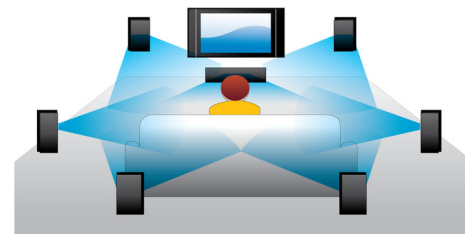

Dolby TrueHD

Dolby TrueHD delivers the finest sound from your Blu-ray Discs. Audio reproduced is virtually indistinguishable from the studio master, so you hear what the creators intended for you to hear. Dolby TrueHD completes your high definition entertainment experience.