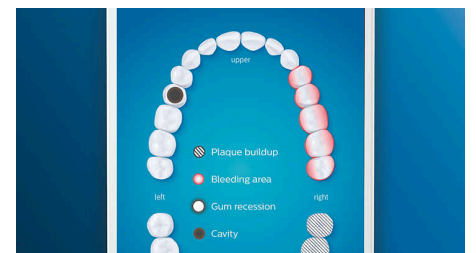

Focus areas and goal-setting

Any trouble areas your dentist has pointed out? We'll highlight them on your in-app 3D mouth map, and remind you to pay extra attention to these areas.

* vs. a manual toothbrush.

** when used with A3 brush head vs. a manual toothbrush.

*** vs. a manual toothbrush. In a lab study, actual results may vary.

**** than a DiamondClean brush head.

***** based on two periods of two-minute brushings per day on standard mode