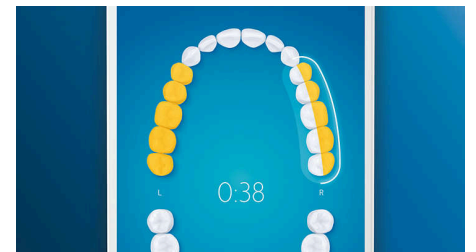

TouchUp feature

If you happen to miss a spot while brushing your teeth, your app's TouchUp feature will show you. You can then go back for a second pass, and be confident you are getting a complete clean, every time.