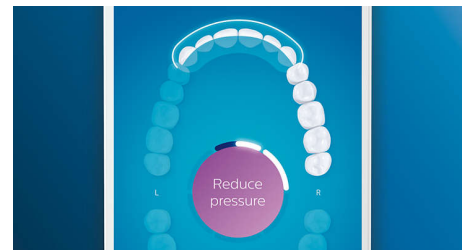

Guides you and provides instant feedback

The Philips Sonicare app lets you know when you've achieved a thorough clean, and coaches you to be a better, more mindful brusher.

TouchUp feature

If you happen to miss a spot while brushing your teeth, your app's TouchUp feature will show you. You can then go back for a second pass, and be confident you are getting a complete clean, every time.

Focus areas and goal-setting

Any trouble areas your dentist has pointed out? We'll highlight them on your in-app 3D mouth map, and remind you to pay extra attention to these areas.

Easy does it

With an electric toothbrush, it's best to let the brush do the work. We've built a sensor into the handle that works with our app to help you reduce excess scrubbing. This way, you can improve your technique and get a gentler, more effective clean.

Too much pressure?

You might not notice when you brush too hard, but your DiamondClean Smart will. If you use too much pressure, the light ring on the end of your handle will flash. This is a gentle reminder to ease off the pressure, and let your brush head do the work. 7 out of 10 people found this feature helped them become a better brusher.