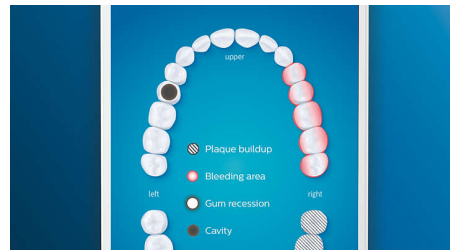

4 modes, 3 intensity settings

With DiamondClean Smart you get the full works. Our 3 intensity settings let you boost your clean, and our 4 modes cover all your

brushing needs; Clean mode for exceptional daily cleaning, White+ to remove stains, Deep Clean+ for an invigorating deep clean, and Gum Health to gently clean along your gum line.

Guides you and provides instant feedback

The Philips Sonicare app lets you know when you've achieved a thorough clean, and coaches you to be a better, more mindful brusher.

TouchUp feature

If you happen to miss a spot while brushing your teeth, your app's TouchUp feature will show you. You can then go back for a second pass, and be confident you are getting a complete clean, every time.

Focus areas and goal-setting

Any trouble areas your dentist has pointed out? We'll highlight them on your in-app 3D mouth map, and remind you to pay extra attention to these areas.

Easy does it

With an electric toothbrush, it's best to let the brush do the work. We've built a sensor into the handle that works with our app to help you reduce excess scrubbing. This way, you can improve your technique and get a gentler, more effective clean.

Too much pressure?

You might not notice when you brush too hard, but your DiamondClean Smart will. If you use too much pressure, the light ring on the end of your handle will flash. This is a gentle reminder to ease off the pressure, and let your brush head do the work. 7 out of 10 people found this feature helped them become a better brusher.