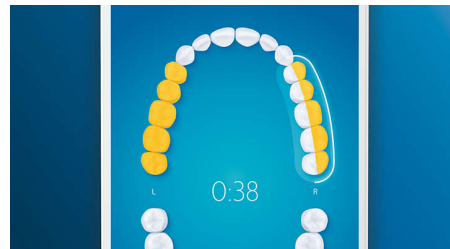

4 modes, 3 intensity settings

With DiamondClean Smart you get the full works. Our 3 intensity settings let you boost your clean, and our 4 modes cover all your

brushing needs; Clean mode for exceptional daily cleaning, White+ to remove stains, Deep Clean+ for an invigorating deep clean, and Gum Health to gently clean along your gum line.

Guides you and provides instant feedback

The Philips Sonicare app lets you know when you've achieved a thorough clean, and coaches you to be a better, more mindful brusher.

TouchUp feature

If you happen to miss a spot while brushing your teeth, your app's TouchUp feature will show you. You can then go back for a second pass, and be confident you are getting a complete clean, every time.

Focus areas and goal-setting

Any trouble areas your dentist has pointed out? We'll highlight them on your in-app 3D mouth map, and remind you to pay extra attention to these areas.

Easy does it

With an electric toothbrush, it's best to let the brush do the work. We've built a sensor into the handle that works with our app to help you reduce excess scrubbing. This way, you can improve your technique and get a gentler, more effective clean.