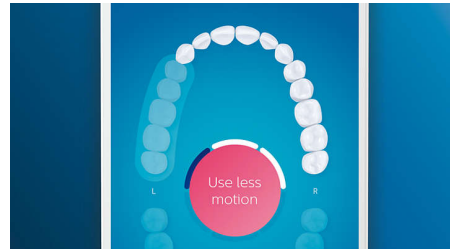

Guides you and provides instant feedback

The Philips Sonicare app lets you know when you've achieved a thorough clean, and coaches you to be a better, more mindful brusher.