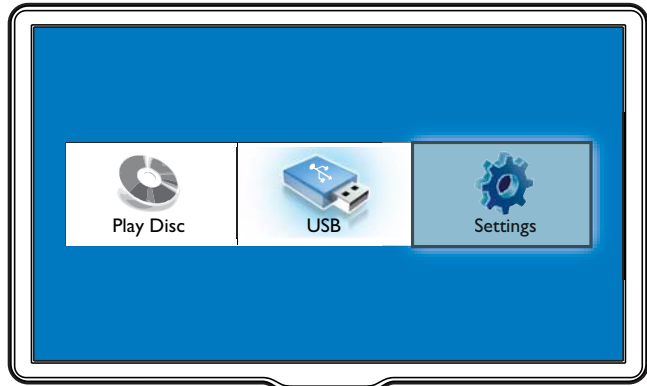

# 2

Video Setup	OSD Language	English
Audio Setup	Parental Control	• Off
Preference Setup	Screen Saver	• On
EasyLink Setup	Change PIN	•
Advanced Setup	Display Panel	• 100%
	Auto Standby	• On
	PBC	• On
	Sleep Timer	• Off