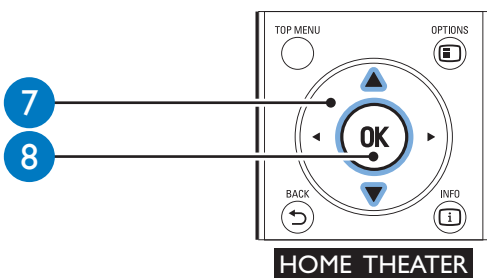

# 2

Video Setup	OSD Language	English
Audio Setup	Parental Control	• Off
Preference Setup	Screen Saver	• On
EasyLink Setup	Change PIN	•
Advanced Setup	Display Panel	• 100%
	Auto Standby	• On
	PBC	• On
	Sleep Timer	• Off