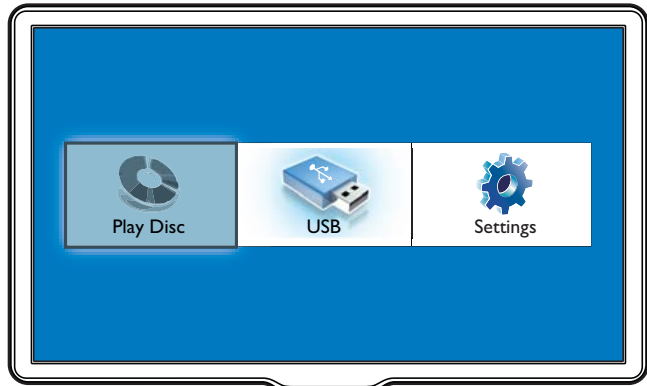

# 2

Video Setup	OSD Language	English
Audio Setup	Parental Control	• Off
Preference Setup	Screen Saver	• On
EasyLink Setup	Change PIN	•
Advanced Setup	Display Panel	• 100%
	Auto Standby	• On
	PBC	• On
	Sleep Timer	• Off