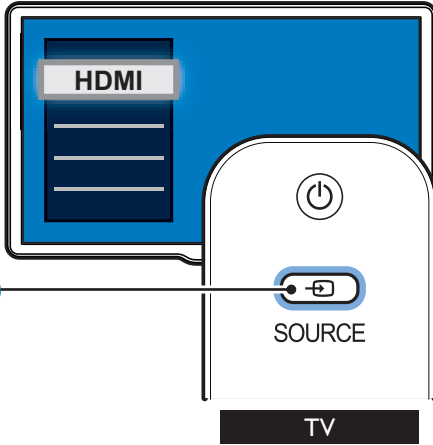

# 2

Video Setup	OSD Language	English
Audio Setup	Parental Control	• Off
Preference Setup	Screen Saver	• On
EasyLink Setup	Change PIN	•
Advanced Setup	Display Panel	• 100%
	Auto Standby	• On
	PBC	• On
	Sleep Timer	• Off