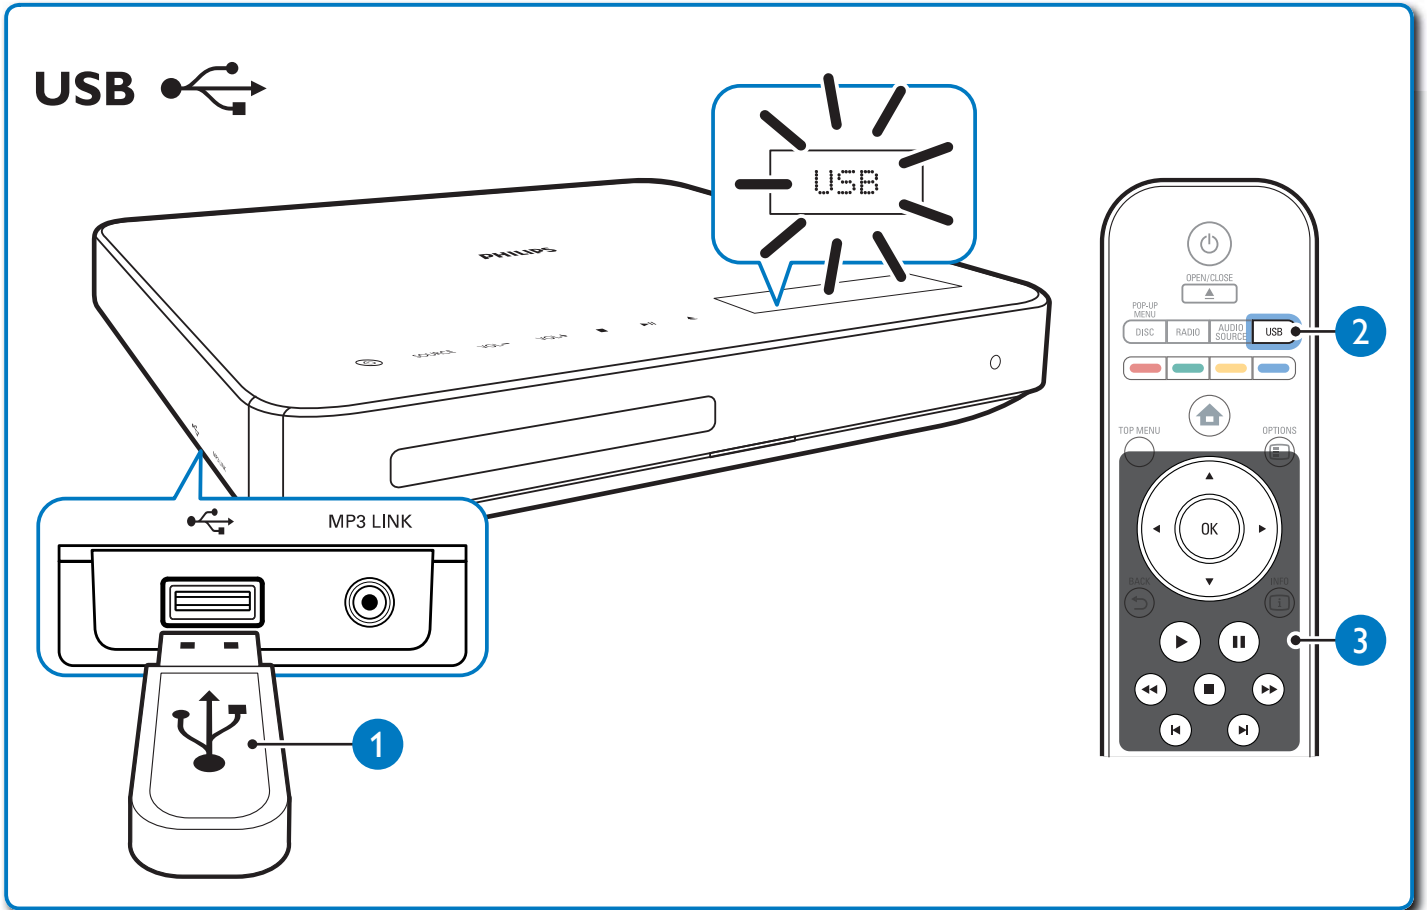

Specifications are subject to change without notice
Trademarks are the property of Koninklijke Philips Electronics N.V.
or their respective owners
2009 © Koninklijke Philips Electronics N.V. All rights reserved.

Be responsible
Respect copyrights