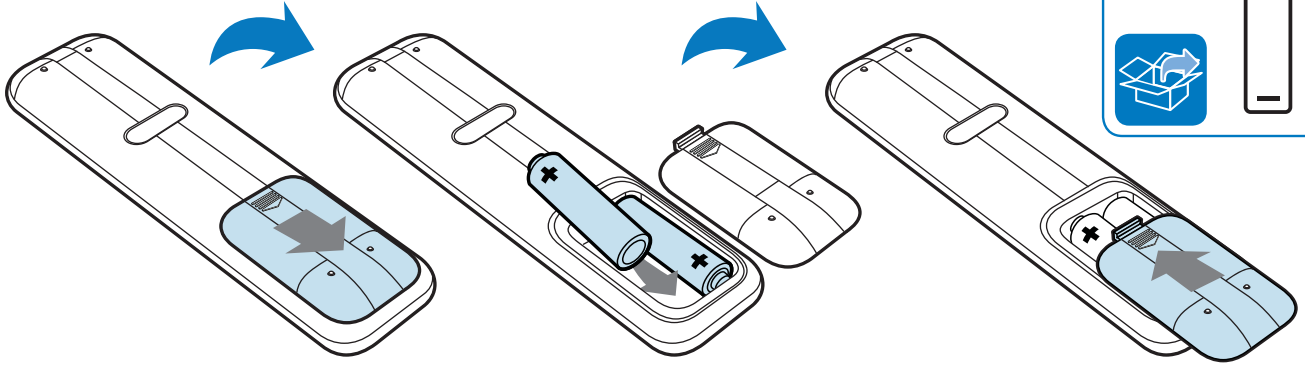

# 2

Video Setup	OSD Language	English
Audio Setup	Parental Control	• Off
Preference Setup	Screen Saver	• On
EasyLink Setup	Change PIN	•
Advanced Setup	Display Panel	• 100%
	Auto Standby	• On
	PBC	• On
	Sleep Timer	• Off