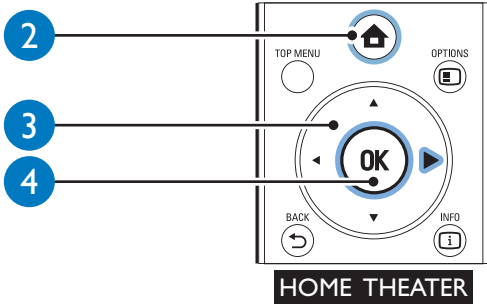

# 2

Video Setup	OSD Language	English
Audio Setup	Parental Control	• Off
Preference Setup	Screen Saver	• On
EasyLink Setup	Change PIN	•
Advanced Setup	Display Panel	• 100%
	Auto Standby	• On
	PBC	• On
	Sleep Timer	• Off