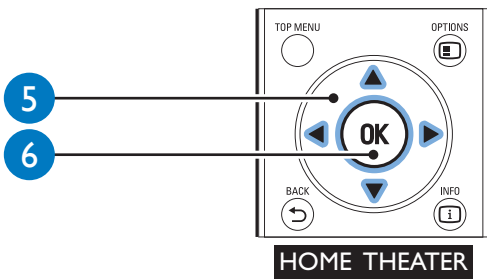

# 2

Video Setup	OSD Language	English
Audio Setup	Parental Control	• Off
Preference Setup	Screen Saver	• On
EasyLink Setup	Change PIN	•
Advanced Setup	Display Panel	• 100%
	Auto Standby	• On
	PBC	• On
	Sleep Timer	• Off