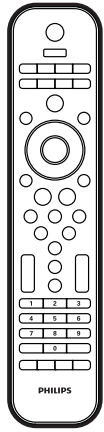

# Quick Start

**PHILIPS**

FM

HDMI

Easy Speaker Cables

# 2

Video Setup	OSD Language	English
Audio Setup	Parental Control	• Off
Preference Setup	Screen Saver	• On
EasyLink Setup	Change PIN	•
Advanced Setup	Display Panel	• 100%
	Auto Standby	• On
	PBC	• On
	Sleep Timer	• Off