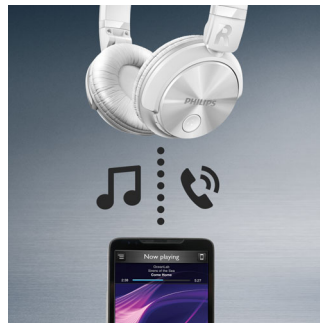

## Wireless music and calls

Simply pair your smart device with your headphones using Bluetooth and enjoy the freedom and pleasure of crystal clear music and phone calls – without the hassle of wires.

SHB3060WT/00