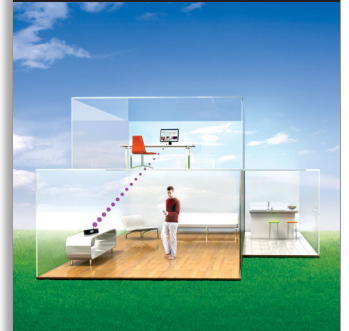

Philips Streamium
Network Music Player
with FullSound™

Free Internet radio
Full colour display

Streamium

NP2900

Free your music

Enjoy music from PC and Internet — wirelessly

Philips Streamium network music player NP2900 with its built-in speakers gives you wireless access to your PC music and Internet radio — all delivered by the immersive LivingSound and superb FullSound technologies.