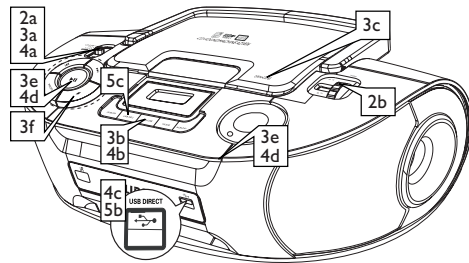

AZ1836
AZ1836B

PHILIPS

1 Choosing Power Supply

- a Connect the AC power cord to the **AC~ Mains** inlet and the wall socket.
- OR-
- b Open the **battery door** and insert 6 x C batteries (not included).

- a Adjust the **source selector** to **CD/USB**.
- b Press **CD/USB** to enter CD mode if "USB" is displayed.
- c Open the disc door.
- d Insert a disc with the printed side facing up and close the door.
- e Press **▶||** to start playback.
- f To stop disc playback, press **■**.

5 CD ripping

- a Follow **steps a-d** from "3 Playing a disc".
- b Plug a USB mass storage device.
 - To record one**
 - c1 Select the track you want to record.
 - c2 Press once or repeatedly **USB REC** (or **REC** on the remote) until **ONE** appears, flashing.
 - To record all**
 - c1 Press repeatedly **USB REC** (or **REC** on the remote) until **ALL** appears, flashing.
 - d Disc playback will start automatically.