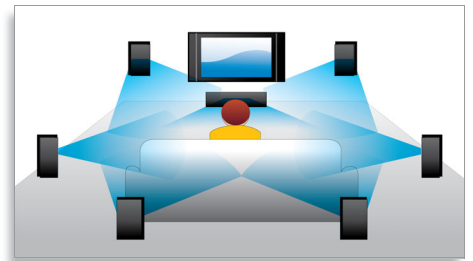

Dolby TrueHD and DTS-HD MA

DTS-HD Master Audio and Dolby TrueHD delivers 7.1 channels of the finest sound from your Blu-ray Discs. Audio reproduced is virtually indistinguishable from the studio master, so you hear what the creators intended for you to hear. DTS-HD Master Audio and Dolby TrueHD complete your high definition entertainment experience.