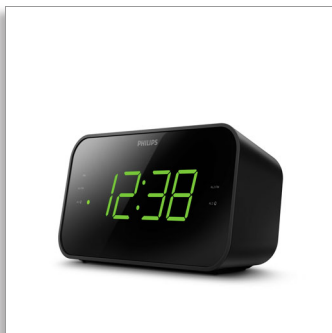

Philips
Clock Radio

Large, clear display

FM digital tuning
Dual alarm

TAR3306

Always clear. Always on time.

Wake to a favorite radio station or an alarm tone with this slimline FM clock radio. A gently rising volume eases you into the day, and the Sleep Timer lets you drift off to the radio at night. A big display makes it easy to see the time.

Beautifully simple

- Easy-to-read display with adjustable brightness
- Buttons on top for tuning, volume, alarm, and more
- Dimensions: 186x96x65 mm
- Slender body. Solid build

Compact form. Easy function.

- Clear, simple display with large clock digits
- Dual alarm function. Set two alarms
- FM digital tuning with 20 presets
- Wake to an alarm tone or the radio

PHILIPS

Clock Radio
Large, clear display FM digital tuning, Dual alarm

Clock

- Display: LED
- Type: Digital

TAR3306/79

Highlights

Clear, simple display

Tell the time at a glance with this FM alarm clock radio. The large digits mean the display is easy to see from any angle, and you can adjust the brightness to suit your room. Simple controls take care of setting the alarm, volume, and tuning.