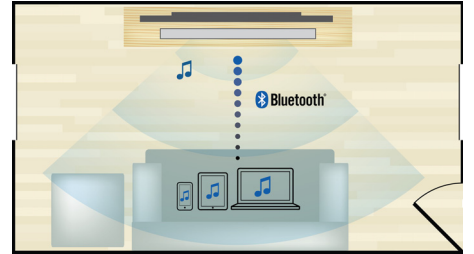

Play & charge your iPod/iPhone

Enjoy your favorite music while charging your iPod/iPhone! Simply connect your iPod/iPhone with its USB cable to the USB port of the Home Theater System. It charges your iPod/iPhone while it plays so you can enjoy your music and not have to worry about your Apple device battery running out.

Built-in WiFi

Thanks to built-in WiFi, by simply connecting your home theater directly to your home network, you can experience a rich selection of popular online services. You can enjoy some

of the best websites offering movies, pictures, infotainment and other online contents tailored to fit your TV screen.

Bluetooth wireless streaming

Bluetooth wireless music streaming from your music devices

Dolby TrueHD and DTS-HD

Dolby TrueHD and DTS-HD Master Audio Essential deliver the finest sound from your Blu-ray Discs. Audio reproduced is virtually indistinguishable from the studio master, so you hear what the creators intended for you to hear. Dolby TrueHD and DTS-HD Master Audio Essential complete your high definition entertainment experience.