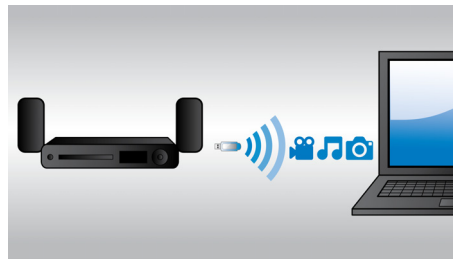

cinema. Premium 3D movie releases on Blu-ray offer a wide, high quality selection of content. Blu-ray also delivers uncompressed surround sound for an unbelievably real audio experience.

HDMI x 2

Enjoy larger-than-life 3D playback and crystal-clear 5.1 or 7.1 audio by simply plugging our player's audio HDMI x 2 output to the connection in your non-3D AV receiver.

Play & charge your iPod/iPhone

Enjoy your favorite music while charging your iPod/iPhone! Simply connect your iPod/iPhone with its USB cable to the USB port of the Home Theater System. It charges your iPod/iPhone while it plays so you can enjoy your music and not have to worry about your Apple device battery running out.

Built-in WiFi

Thanks to built-in WiFi, by simply connecting your home theater directly to your home network, you can experience a rich selection of popular online services. You can enjoy some

of the best websites offering movies, pictures, infotainment and other online contents tailored to fit your TV screen.