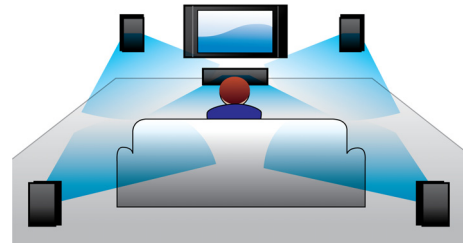

Built-in WiFi

Thanks to built-in WiFi, by simply connecting your home theater directly to your home network, you can experience a rich selection of popular online services. You can enjoy some

of the best websites offering movies, pictures, infotainment and other online contents tailored to fit your TV screen.

Bluetooth wireless streaming

Bluetooth wireless music streaming from your music devices

Dolby TrueHD and DTS-HD

Dolby TrueHD and DTS-HD Master Audio Essential deliver the finest sound from your Blu-ray Discs. Audio reproduced is virtually indistinguishable from the studio master, so you hear what the creators intended for you to hear. Dolby TrueHD and DTS-HD Master Audio Essential complete your high definition entertainment experience.