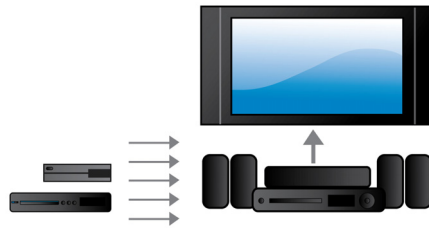

1000W RMS power

1000W RMS power delivers great sound for movies and music

Full HD 3D Blu-ray

Be enthralled by 3D movies in your own living room on a Full HD 3D TV. Active 3D uses the latest generation of fast switching displays for real life depth and realism in full 1080x1920 HD resolution. By watching these images through special glasses with right and left lenses that are timed to open and close in synchrony with alternating images, the full HD 3D viewing experience is created in your home

cinema. Premium 3D movie releases on Blu-ray offer a wide, high quality selection of content. Blu-ray also delivers uncompressed surround sound for an unbelievably real audio experience.

HDMI x 2

Enjoy larger-than-life 3D playback and crystal-clear 5.1 or 7.1 audio by simply plugging our player's audio HDMI x 2 output to the connection in your non-3D AV receiver.