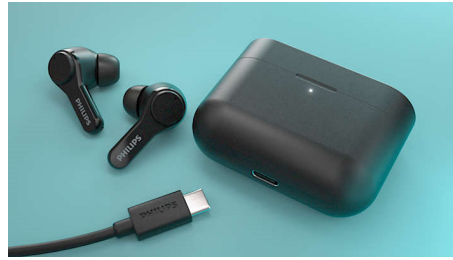

Pocket-sized charging case

Take your music anywhere with this pocket-sized charging case! Fully charged, the headphones give you 6 hours play time and a fully charged case adds 20 hours more. For a quick boost, charge headphones for 15 minutes and get an extra hour!

IPX5 splash/sweat resistant

An IPX5 rating lets you bring your music with you no matter the weather! The headphones are water resistant and won't even mind the occasional shower so you don't need to worry about getting caught in the rain.

Customizable sound

Enhance the bass. Tone down the treble. Make your sounds your own! The Philips Headphones App puts you in charge of the music you're listening to. Adjust the levels yourself or choose from preset sound styles.

TAT3217BK/00

Easy control and pairing

Touch controls on the earbuds make life super-easy! Use them to pause your music, take calls and wake your phone's voice assistant. Once paired, the headphones will reconnect with your phone as soon as you open the charging case.

Mono mode for calls

Taking a lot of calls? You can double your talk time by using one earbud while the other one charges. The mic is automatically assigned to the earbud you're using so simply swap over when your current earbud runs low on battery.

10 mm neodymium drivers

10 mm neodymium drivers for rich sound

3 extra pairs of ear tips

3 extra pairs of silicone ear tips (large, medium, small)

6 hours play time

6 hours play time. 15 minutes quick charge for an extra hour

Auto reconnect

Auto reconnect and easy voice assistant activation

Case offers 20 hours play time

Case offers 20 hours extra play time