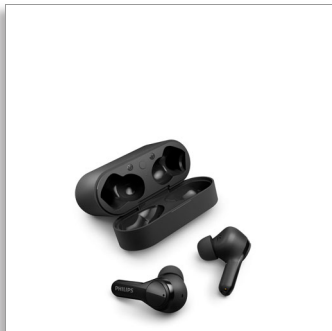

### Rich sound

Clear call quality  
IPX5 water resistant  
Up to 26 hours play time

TAT3217BK