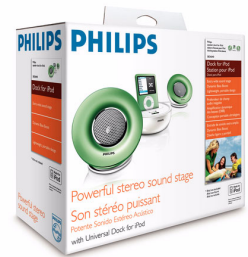

Philips
Speaker Dock

SBD6040

Powerful stereo sound stage

Powerful XSL Acoustics

Enjoy the powerful and wide sound stage of the SBD6000. The speakers and dock for iPod easily slip into your bag so that you can enjoy your music with friends wherever you are and experience amazing rich bass even at low volume.

Powerful Sound

- Dynamic Bass Boost electronically enhances the low tones
- Built-in speakers featuring XSL Acoustics for dynamic sound
- Extra wide soundstage for 3-dimensional and realistic sound
- Metal speaker grill protects speaker drivers

Power

- Adaptor type: 9V 1.5A
- Battery type: AAA, LR03
- Battery voltage: 1.5 V
- Number of batteries: 6

Packaging dimensions

- Packaging dimensions (W x H x D):

- 10.4 x 8.9 x 4.5 inch
- Nett weight: 1.219 lb
- Gross weight: 1.929 lb
- Tare weight: 0.710 lb
- UPC: 6 09585 15109 3
- Number of products included: 1
- Packaging type: Carton

Activate the Dynamic Bass Boost (DBB), and the low-end bass frequencies are electronically enhanced to achieve consistent sound reproduction, especially when the speaker volume is set at a low level. You hear impressive bass at all times.