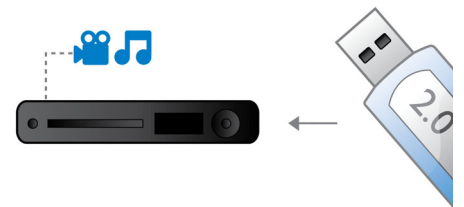

Hi-Speed USB 2.0 Link

The Universal Serial Bus or USB is a protocol standard that is conveniently used to link PCs, peripherals and consumer electronic equipment. Hi-Speed USB devices have a data transfer rate of up to 480 Mbps - up from the 12 Mbps of original USB devices. With Hi-Speed USB 2.0 Link, all you have to do is plug in your USB device, select the movie, music or photo and play away.