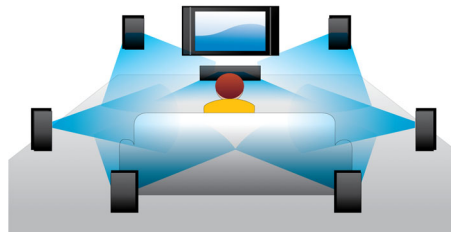

Dolby TrueHD and DTS-HD MA

DTS-HD Master Audio and Dolby TrueHD deliver 7.1 channels of the finest sound from your Blu-ray Discs. Audio reproduced is virtually indistinguishable from the studio master, so you hear what the creators intended for you to hear. DTS-HD Master Audio and Dolby TrueHD complete your high definition entertainment experience.