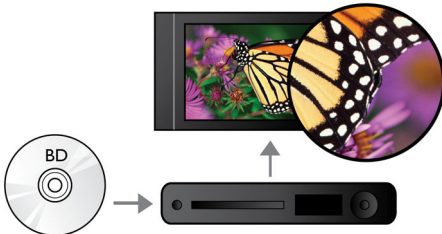

PB9001/05

Highlights

Power Resume

The DVD-Video player remembers where you last stopped watching both if it is powered off directly and if the power supply is discontinued. If you did not change to another disc, your player will resume play where you last stopped the movie just by reloading the disc—making your life a lot easier!

BD-Live (Profile 2.0)

BD-Live opens up your world of high definition even further. Receive up-to-date content just by connecting your Blu-ray Disc player to the Internet. Exciting new things like exclusive downloadable content, live events, live chats, gaming and on-line shopping all await you. Ride the high definition wave with Blu-ray Disc playback and BD-Live

Blu-ray Disc playback

Blu-ray Discs have the capacity to carry high definition data, along with pictures in the 1920 x 1080 resolution that defines full high definition images. Scenes come to life as details leap at you, movements smoothen and images turn crystal clear. Blu-ray also delivers uncompressed surround sound — so your audio experience becomes unbelievably real. The high storage capacity of Blu-ray Discs also allows a host of interactive possibilities to be built in. Seamless navigation during playback and other exciting features such as pop-up menus bring a whole new dimension to home entertainment.