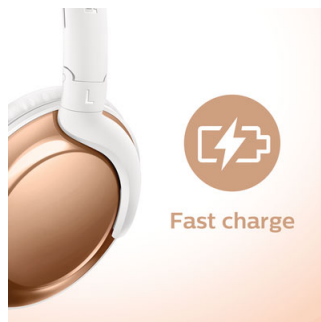

True comfort

- Ultralight and super slim design
- Tilted soft ear cushions allow for long-wearing comfort
- Bluetooth 4.1 and HSP/HFP/A2DP/AVRCP support
- Five-minute Fast Charge technology
- Rechargeable battery offers up to 12 hours of playtime

With 12 hours of playtime, you'll have enough power to keep your music going all day.

Ergonomic cushions

Soft ear cushions and tilted drivers are ideal for long-wearing comfort.

Lightweight comfort

Ultralight and super slim, experience complete comfort on the move.

Bluetooth 4.1

Pair your smart device with your headphones using Bluetooth and enjoy the freedom of crystal clear music and phone calls, without the hassle of cables.

Fast Charge

Fast Charge technology gives you a quick burst of power when the battery is running low. Just five minutes of charging time gets you one hour of playback.

Minimal and sleek

The slimline design of the headband and metallic oval earshells create an iconic silky smooth form.

Over-ear design

Over-ear design reduces ambient noise

Specifications

Sound

- Acoustic system: Closed
- Magnet type: Neodymium
- Impedance: 32 Ohm
- Speaker diameter: 32 mm
- Frequency range: 9 - 22 000 Hz
- Maximum power input: 40 mW
- Sensitivity: 103 dB
- Diaphragm: PET