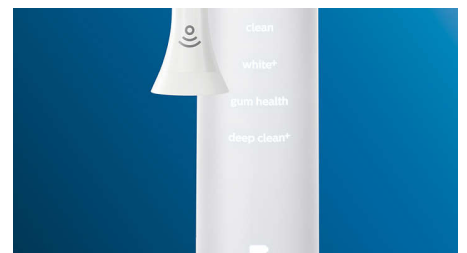

BrushSync mode pairing

You'll always get the best possible clean with our BrushSync mode-pairing feature. Smart brush heads ensure you're using the right mode and intensity for the best possible clean by selecting the optimal brushing mode and intensity level in combination with your brush head.