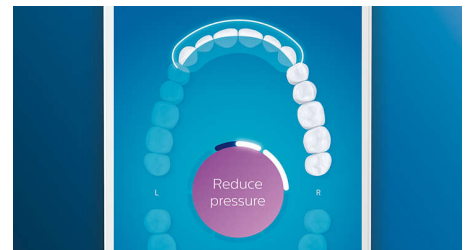

## TouchUp feature

If you happen to miss a spot while brushing your teeth, your app's TouchUp feature will show you. You can then go back for a second pass, and be confident you are getting a complete clean, every time.

## Focus areas and goal-setting

Any trouble areas your dentist has pointed out? We'll highlight them on your in-app 3D mouth map, and remind you to pay extra attention to these areas.

## Easy does it

With an electric toothbrush, it's best to let the brush do the work. We've built a sensor into the handle that works with our app to help you reduce excess scrubbing. This way, you can improve your technique and get a gentler, more effective clean.

## Too much pressure?

You might not notice when you brush too hard, but your DiamondClean Smart will. If you use too much pressure, the light ring on the end of your handle will flash. This is a gentle reminder to ease off the pressure, and let your brush head do the work. 7 out of 10 people found this feature helped them become a better brusher.