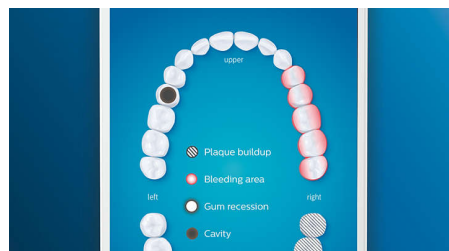

## 4 modes, 3 intensity settings

With DiamondClean Smart you get the full works. Our 3 intensity settings let you boost your clean, and our 4 modes cover all your

brushing needs; Clean mode for exceptional daily cleaning, White+ to remove stains, Deep Clean+ for an invigorating deep clean, and Gum Health to gently clean along your gum line.

## Guides you and provides instant feedback

The Philips Sonicare app lets you know when you've achieved a thorough clean, and coaches you to be a better, more mindful brusher.

## TouchUp feature

If you happen to miss a spot while brushing your teeth, your app's TouchUp feature will show you. You can then go back for a second pass, and be confident you are getting a complete clean, every time.

## Focus areas and goal-setting

Any trouble areas your dentist has pointed out? We'll highlight them on your in-app 3D mouth map, and remind you to pay extra attention to these areas.