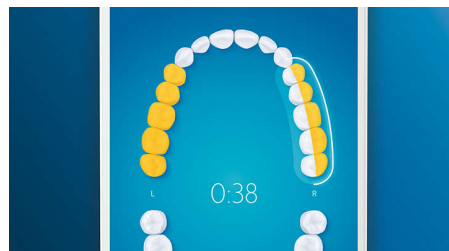

## 4 modes, 3 intensity settings

With DiamondClean Smart you get the full works. Our 3 intensity settings let you boost your clean, and our 4 modes cover all your

brushing needs; Clean mode for exceptional daily cleaning, White+ to remove stains, Deep Clean+ for an invigorating deep clean, and Gum Health to gently clean along your gum line.

## TouchUp feature

If you happen to miss a spot while brushing your teeth, your app's TouchUp feature will show you. You can then go back for a second pass, and be confident you are getting a complete clean, every time.