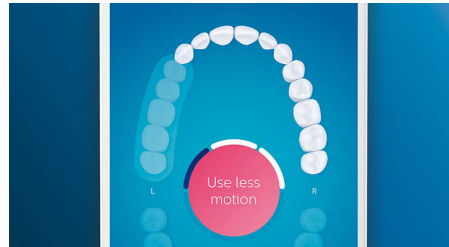

Guides you and provides instant feedback

The Philips Sonicare app lets you know when you've achieved a thorough clean, and coaches you to be a better, more mindful brusher.