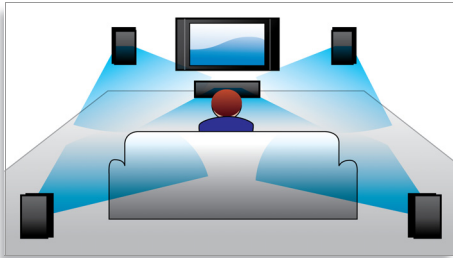

Easy to set up

- Easy-fit™ connectors with colour-coding for a simple setup

PHILIPS
sense and simplicity

Highlights

USB Media Link

The Universal Serial Bus or USB is a protocol standard that is conveniently used to link PCs, peripherals and consumer electronic equipment. With USB Media Link, all you have to do is plug in your USB device, select the movie, music or photo and play away.

DTS, DolbyDigital, ProLogic II

A built-in DTS and Dolby Digital decoder eliminates the need for an external decoder by processing all six channels of audio information to provide a surround sound experience and an astoundingly natural sense of ambience and dynamic realism. Dolby Pro Logic II provides five channels of surround processing from any stereo source.