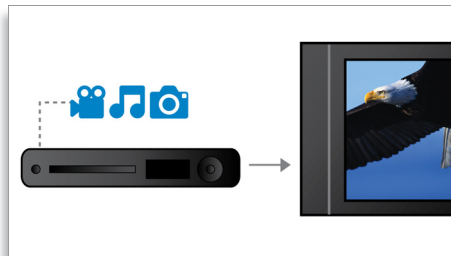

Plays it all

Play virtually any media format you want - whether it is DivX, MP3, WMA or JPEG. Experience the unbeatable convenience of great playability and the luxury of sharing media files on your TV or home theatre system - in the comfort of your living room.