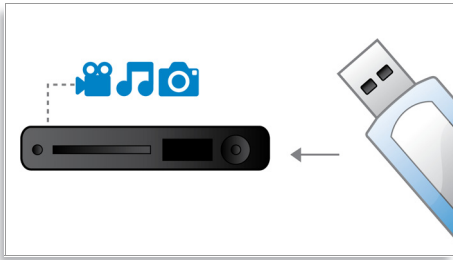

Easy to set up

- Easy-fit™ connectors with colour-coding for a simple setup

PHILIPS
sense and simplicity

Highlights

USB Media Link

The Universal Serial Bus or USB is a protocol standard that is conveniently used to link PCs, peripherals and consumer electronic equipment. With USB Media Link, all you have to do is plug in your USB device, select the movie, music or photo and play away.

DTS, DolbyDigital, ProLogic II

A built-in DTS and Dolby Digital decoder eliminates the need for an external decoder by processing all six channels of audio information to provide a surround sound experience and an astoundingly natural sense of ambience and dynamic realism. Dolby Pro Logic II provides five channels of surround processing from any stereo source.