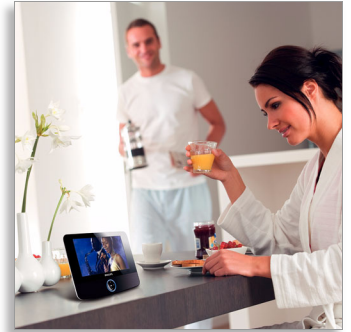

Philips
Portable DVD Player

17.8 cm/7" widescreen LCD
DivX playback