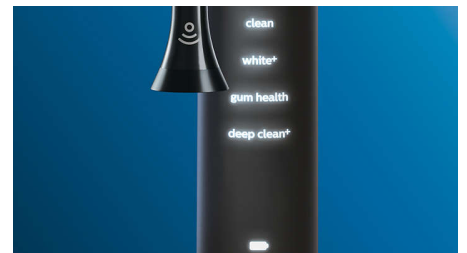

BrushSync mode pairing

You'll always get the best possible clean with our BrushSync mode-pairing feature. Smart brush heads ensure you're using the right mode and intensity for the best possible clean by selecting the optimal brushing mode and intensity level in combination with your brush head.