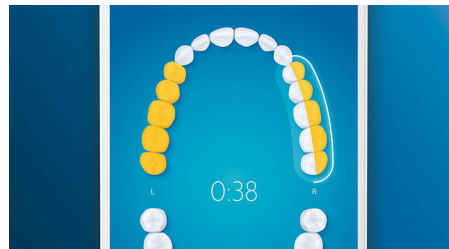

4 modes, 3 intensity settings

With DiamondClean Smart you get the full works. Our 3 intensity settings let you boost your clean, and our 4 modes cover all your

brushing needs; Clean mode for exceptional daily cleaning, White+ to remove stains, Deep Clean+ for an invigorating deep clean, and Gum Health to gently clean along your gum line.

Guides you and provides instant feedback

The Philips Sonicare app lets you know when you've achieved a thorough clean, and coaches you to be a better, more mindful brusher.

TouchUp feature

If you happen to miss a spot while brushing your teeth, your app's TouchUp feature will show you. You can then go back for a second pass, and be confident you are getting a complete clean, every time.

Focus areas and goal-setting

Any trouble areas your dentist has pointed out? We'll highlight them on your in-app 3D mouth map, and remind you to pay extra attention to these areas.

Easy does it

With an electric toothbrush, it's best to let the brush do the work. We've built a sensor into the handle that works with our app to help you reduce excess scrubbing. This way, you can improve your technique and get a gentler, more effective clean.