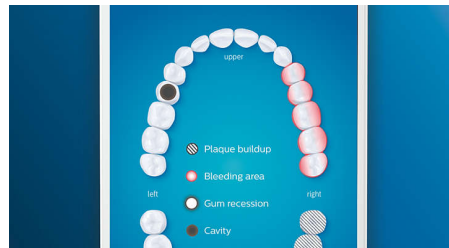

4 modes, 3 intensity settings

With DiamondClean Smart you get the full works. Our 3 intensity settings let you boost your clean, and our 4 modes cover all your

brushing needs; Clean mode for exceptional daily cleaning, White+ to remove stains, Deep Clean+ for an invigorating deep clean, and Gum Health to gently clean along your gum line.

Guides you and provides instant feedback

The Philips Sonicare app lets you know when you've achieved a thorough clean, and coaches you to be a better, more mindful brusher.

TouchUp feature

If you happen to miss a spot while brushing your teeth, your app's TouchUp feature will show you. You can then go back for a second pass, and be confident you are getting a complete clean, every time.

Focus areas and goal-setting

Any trouble areas your dentist has pointed out? We'll highlight them on your in-app 3D mouth map, and remind you to pay extra attention to these areas.

Easy does it

With an electric toothbrush, it's best to let the brush do the work. We've built a sensor into the handle that works with our app to help you reduce excess scrubbing. This way, you can improve your technique and get a gentler, more effective clean.

Too much pressure?

You might not notice when you brush too hard, but your DiamondClean Smart will. If you use too much pressure, the light ring on the end of your handle will flash. This is a gentle reminder to ease off the pressure, and let your brush head do the work. 7 out of 10 people found this feature helped them become a better brusher.