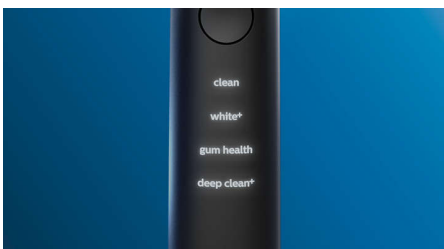

4 modes, 3 intensity settings

With DiamondClean Smart you get the full works. Our 3 intensity settings let you boost your clean, and our 4 modes cover all your

brushing needs; Clean mode for exceptional daily cleaning, White+ to remove stains, Deep Clean+ for an invigorating deep clean, and Gum Health to gently clean along your gum line.