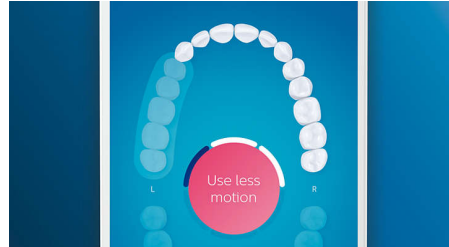

Guides you and provides instant feedback

The Philips Sonicare app lets you know when you've achieved a thorough clean, and coaches you to be a better, more mindful brusher.