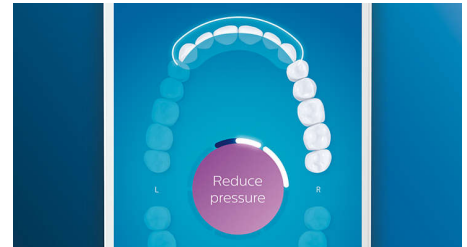

Guides you and provides instant feedback

The Philips Sonicare app lets you know when you've achieved a thorough clean, and coaches you to be a better, more mindful brusher.

TouchUp feature

If you happen to miss a spot while brushing your teeth, your app's TouchUp feature will show you. You can then go back for a second pass, and be confident you are getting a complete clean, every time.

Focus areas and goal-setting

Any trouble areas your dentist has pointed out? We'll highlight them on your in-app 3D mouth map, and remind you to pay extra attention to these areas.

Easy does it

With an electric toothbrush, it's best to let the brush do the work. We've built a sensor into the handle that works with our app to help you reduce excess scrubbing. This way, you can improve your technique and get a gentler, more effective clean.

Too much pressure?

You might not notice when you brush too hard, but your DiamondClean Smart will. If you use too much pressure, the light ring on the end of your handle will flash. This is a gentle reminder to ease off the pressure, and let your brush head do the work. 7 out of 10 people found this feature helped them become a better brusher.