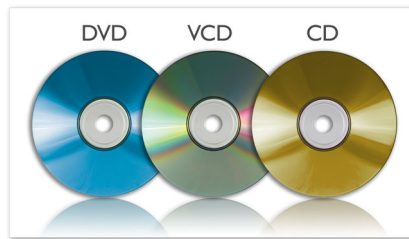

DVD, DVD+/-RW, (S)VCD, CD

The Philips Portable DVD player is compatible with most DVD and CD discs available in the market. DVD, DVD+/-R, DVD+/-RW, (S)VCD, and CD – all of them can play on the DVD player. DVD+/-R is a shorthand term for a DVD drive that can accept both of the common recordable DVD formats. Likewise, DVD+/-RW handles both common rewritable disc types.