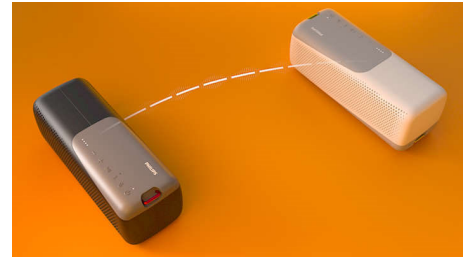

TAS7807B/00

Highlights

Big sound

From parks to campsites—bring the music you love wherever you go! Two 70 mm woofers and two tweeters give you big, clear sound, and this speaker looks awesome too. Want to rock even harder? Pair two speakers for party-starting stereo.

IP67 dust/water protection

From the trail to the beach to the pool—an IP67 rating ensures this speaker can go anywhere. The detachable lanyard makes carrying easy and a Bluetooth range of up to 20 m means you won't miss a beat. Even if your phone is a long way from the speaker.

Easy control

Buttons on the speaker's outer case let you control volume, music playback, stereo pairing and Bluetooth. Want to tell your phone to play a certain song? Press and hold the play/pause button to talk to your voice assistant.