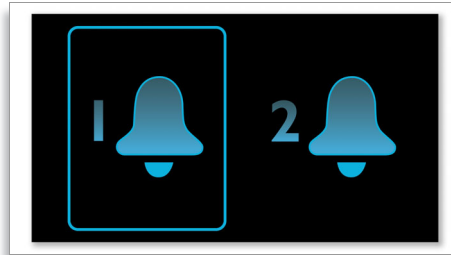

Dual alarm

The Philips audio system comes with two alarm times. Set one alarm time to wake you up and the other time to wake up your partner.

Time and alarm backup

When there is a power failure, this intelligent clock will still maintain its reliable time and your settings. The scheduled alarm remains active even when its display is off - all thanks to a pre-installed battery. When the power comes back on, there is no need to adjust the clock or reinstate settings. More amazingly, even if power supply is not restored, the battery provides enough energy for the buzzer to go off at the alarm time you have set - making sure you never wake up late.

Specifications

Convenience

- Alarms: Buzzer Alarm, Radio Alarm, Sleep timer, Snooze, dual alarm, Weekday/weekend alarm
- Clock/Version: Digital
- Display Type: LCD
- Clock Enhancements: Backup Clock, DST, Time zone
- Indoor/outdoor temperature
- Nature sound
- Display enhancements: brightness control

Tuner/Reception/Transmission

- Tuner Bands: FM, MW, Digital tuning

Sound

- Sound System: Mono
- Volume Control: rotary

Accessories

- Included accessories: AC power adapter, User Manual, Warranty certificate

Dimensions

- Product dimensions (WxDxH): [main unit] 197 x 45 x 80 mm
- Outdoor sensor dimensions: (W x D x H) 80 x 22 x 80 mm
- Packaging dimensions (WxDxH): 229 x 113 x 113 mm
- Weight: 0.6 kg
- Weight incl. Packaging: 0.7 kg

Power

- Battery type: CR2032 (backup)
- Number of batteries: 1
- Mains power: AC adapter, 220-240 V input

DIGITAL
TUNER

IN

OUT

dual alarm

gentle wake

SLEEPTIMER

Issue date 2012-02-09

Version: 1.1.7

12 NC: 8670 000 71504
EAN: 87 12581 57958 6

© 2012 Koninklijke Philips Electronics N.V.
All Rights reserved.

Specifications are subject to change without notice.
Trademarks are the property of Koninklijke Philips
Electronics N.V. or their respective owners.

www.philips.com