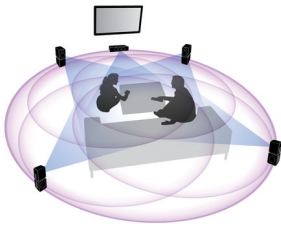

**Connect and enjoy all your entertainment**

- Full HD 3D Blu-ray for a truly immersive 3D movie experience
- Philips Net TV with Wi-Fi for online services on your TV
- DLNA Network Link to enjoy music & videos from your PC

## 360Sound

Vastly different from a conventional 5.1 home theater, 360Sound is uniquely designed with three drivers in each satellite speaker – a front one, and two side firing ones which are angled to project immersive sound around you. In addition to the principle of dipoles, Philips uses a proprietary algorithm to further enhance the embracing sound effect. Built with premium acoustic components like soft dome tweeters, Neodymium magnets and Class D digital amplifiers, 360Sound delivers exceptional sound from all angles – giving you a true cinema experience in your own home.