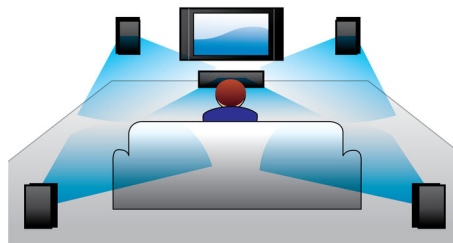

Dolby TrueHD and DTS-HD

Dolby TrueHD and DTS-HD Master Audio Essential deliver the finest sound from your Blu-ray Discs. Audio reproduced is virtually indistinguishable from the studio master, so you hear what the creators intended for you to hear. Dolby TrueHD and DTS-HD Master Audio Essential complete your high definition entertainment experience.

HTS9520/12

EISA award

EISA recognizes the features to be appreciated by people seeking high quality & creative facilities.

Philips HTS 9520's novel satellite speakers, each comprising multiple drivers are the key. The lower cabinet features two side-firing units which act as dipoles while the top cabinet utilizes a conventional bass/treble arrangement. These are driven from Class D amplifiers in the HTS9520's main DVD/BD player, which also includes custom DSP to further enhance the system's surround sound. With a subwoofer providing a solid foundation for the midrange and treble, the result is a sound that surrounds you in new and exciting ways! This product is ready for both 3D TV and wireless access to your PC.

Philips Green Logo

Philips Green Products can reduce costs, energy consumption and CO2 emissions. How? They offer a significant environmental improvement in one or more of the Philips Green Focal Areas – Energy efficiency, Packaging, Hazardous substances, Weight, Recycling and disposal and Lifetime reliability.

360
Sound

Blu-ray
3D™

DOLBY
TRUEHD

dts-HD
Master Audio | Essential

NetTV

wireless
SPEAKERS
ready

DIVX™
ULTRA

DVD
VIDEO