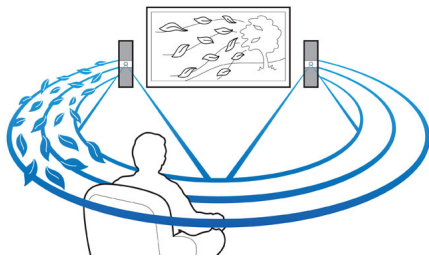

Highlights

Crystal Clear Sound

With Philips' Crystal Clear Sound, you will now be able to discern and appreciate every sound detail, the way it's meant to be heard and as the artist or director intended! Crystal Clear Sound reproduces the sound source - whether it's an action movie, a musical or a live performance - faithfully, precisely and without any distortion. Philips home theaters with Crystal Clear Sound keep audio processing to a minimum, preserving the purity of the original audio content. The result is greater sonic accuracy delivered to your ears.