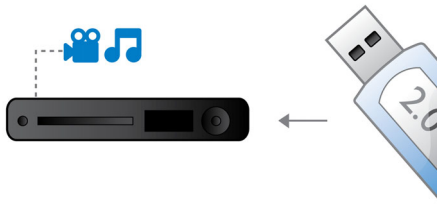

Soft dome tweeters

Soft Dome Tweeters reproduce clear high and mid-range frequencies that enhance the overall clarity of sound from the speakers.

Elegantly designed

Elegantly designed in fine materials to match your flat TV

DVD and CD playback

DVD and CD playback to enjoy all your movies and music

Hi-Speed USB 2.0 Link

The Universal Serial Bus or USB is a protocol standard that is conveniently used to link PCs, peripherals and consumer electronic equipment. Hi-Speed USB devices have a data transfer rate of up to 480 Mbps - up from the 12 Mbps in original USB ones. With Hi-Speed USB 2.0 Link, all you have to do is plug in your USB device, select the movie, music or photo and play away.