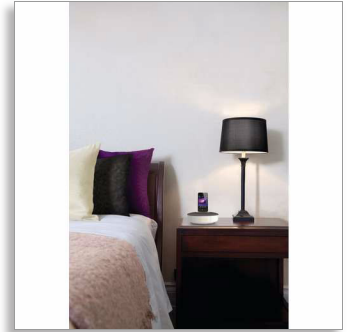

Philips
docking speaker

with 30-pin connector
for iPod/iPhone
USB port for charging
6W

DS1150

Sound that fits your home

Obsessed with sound

Delivering surprisingly full and rich sound, this compact docking speaker automatically synchronizes with your iPod/iPhone's clock settings. Enjoy an adjustable night light and the convenience of charging a second mobile device via USB.

Surprisingly rich sound

- Rich omni-directional sound to fill your bedroom
- Shielding technology to block mobile phone interference
- 4W RMS total output power

Elegant and compact

- Elegant and compact design to fit on any bedside table
- 360-degree design for gorgeous look from any angle

Designed for your bedroom

- Auto clock synchronization with iPod/iPhone when docked
- Charge your second mobile device via USB
- Soft glow night light
- Dock any iPod/iPhone, even in its case
- Free DockStudio app for internet radio & other cool feature