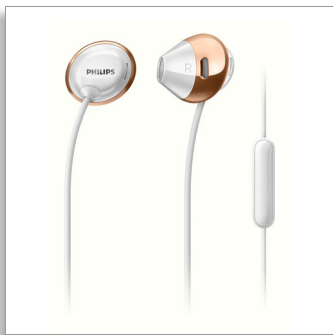

Philips Flite  
Headphones with mic

12.2mm drivers/ open earbud  
Earbud

SHE4205WT

#### Streamlined design

- Durable cable with strain relief
- Sleek metallic gloss accents
- Remote control for handsfree calls and music

## Bass tube

Innovative bass tubes in the earbud increase air flow to deliver deep, rich bass.