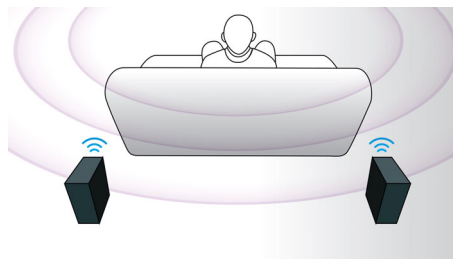

Wireless rear speakers option

Wireless rear speakers give you scalability and mobility in speaker placement. Developed using interference-free technology, wireless speakers provide full surround sound without unsightly wire connections.