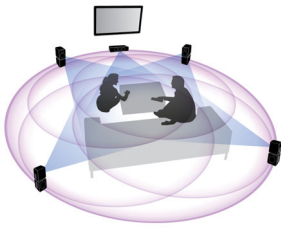

#### Great listening experience

- 360Sound fills your room with sound from all angles
- Auto calibration synchronizes speakers for perfect acoustics
- Powerful active subwoofer for a real cinema experience

#### Simply enjoy all your entertainment

- Full HD 3D Blu-ray for a truly immersive 3D movie experience
- Dock included for convenient playback from your iPod/iPhone
- Built-in WiFi to enjoy your connected media wirelessly
- CinemaPerfect HD for clearer and sharper video playback
- Instant 2D to 3D conversion for a lifelike movie experience
- Internet radio to enjoy the world of online radio channels

## 360Sound

Vastly different from a conventional 5.1 home theater, 360Sound is uniquely designed with three drivers in each satellite speaker – a front one, and two side firing ones which are angled to project immersive sound around you. In addition to the principle of dipoles, Philips uses a proprietary algorithm to further enhance the embracing sound effect. Built with premium acoustic components like soft dome tweeters, Neodymium magnets and Class D digital amplifiers, 360Sound delivers exceptional sound from all angles – giving you a true cinema experience in your own home.

## Instant 2D to 3D conversion

Enjoy 3D movie excitement in your home using your existing 2D movie collection. Instant 3D conversion uses the latest digital technology to analyze 2D video content to distinguish between foreground and background objects. This detail generates a depth map that converts normal 2D video formats, into exciting 3D. Along with your compatible 3D TV, you are now ready to experience full HD 3D.