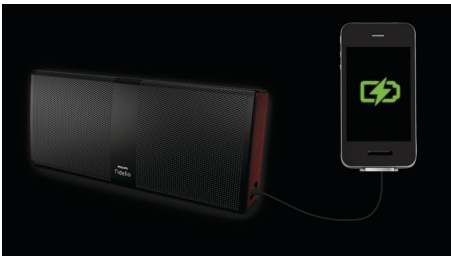

Philips
Clock Radio

Bluetooth®
Universal charging
Dual alarm
FM, Digital tuning

AJT5300

Enjoy wireless music and charge your smartphone

Start your day fully charged with AJT5300. This clock radio doubles as a wireless speaker that streams music from any Bluetooth device. With the built in cradles, it charges any smartphone, iPhone / Android, while you sleep

Enrich your sound experience

- Wireless music streaming via Bluetooth
- FM digital tuning with presets
- Audio-in for portable music playback

Easy to use

- USB port to charge any mobile device
- Built-in microphone for hands-free phone calls
- Sleep timer for easy falling asleep to your favorite music
- Battery back-up ensures memory of time during power failure

PHILIPS

Highlights

Bluetooth

Bluetooth is a short range wireless communication technology that is both stable and energy efficient. The technology allows for easy wireless connection to other Bluetooth devices, so you can play your favorite music from any smartphone, tablet or laptop, including the iPod or iPhone with a Bluetooth-enabled speaker.

USB port

This speaker features a USB port, if your smartphone is running out of battery either at home or on the go, this portable speaker allows you to transfer the battery stored in the speaker to your mobile device.